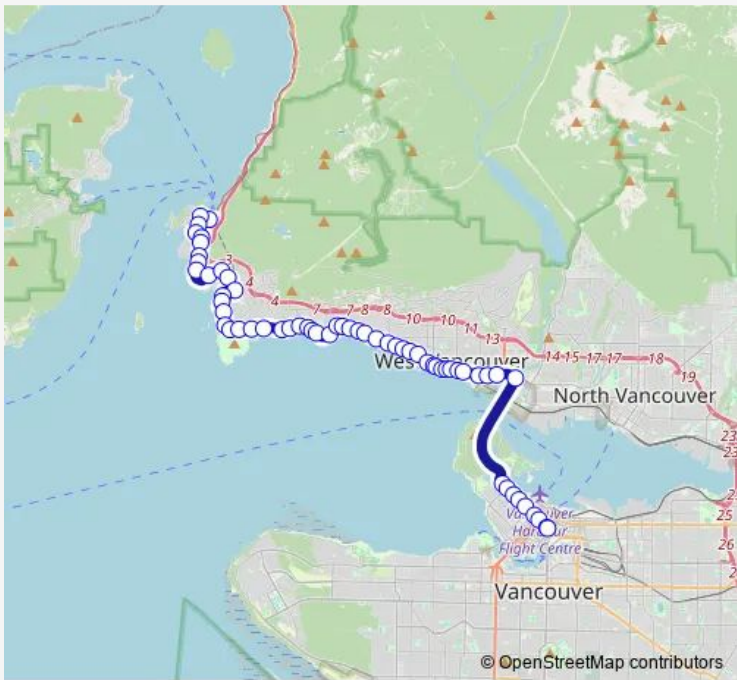

Bus 250 Horseshoe Bay/Dundarave/Vancouver

[Go to website](#)

Direction
 Westbound W Georgia St @ Richards St — Eastbound Marine Dr @ Creery Ave

31 stops

[Open route schedule](#)

- Westbound W Georgia St @ Richards St
- Westbound W Georgia St @ Granville St
- Westbound W Georgia St @ Burrard St
- Westbound W Georgia St @ Bute St
- Westbound W Georgia St @ Broughton St
- Westbound W Georgia St @ Cardero St
- Westbound W Georgia St @ Denman St
- Westbound Marine Dr @ Capilano River
- Park Royal @ Bay 2
- Westbound Marine Dr @ Main St
- Westbound Marine Dr @ 11 St
- Westbound Marine Dr @ 13 St
- Westbound Marine Dr @ 14 St
- Westbound Marine Dr @ 15 St
- Westbound Marine Dr @ 17 St
- Westbound Marine Dr @ 18 St
- Westbound Marine Dr @ 19 St
- Westbound Marine Dr @ 20 St
- Westbound Marine Dr @ 21 St
- Westbound Marine Dr @ 22 St
- Westbound Marine Dr @ 23 St

Route schedule

Westbound W Georgia St @ Richards St — Eastbound Marine Dr @ Creery Ave

Monday	05:15-01:10 ⁺¹
Tuesday	05:15-01:10 ⁺¹
Wednesday	05:15-01:10 ⁺¹
Thursday	05:15-01:10 ⁺¹
Friday	05:15-01:10 ⁺¹
Saturday	05:16-01:10 ⁺¹
Sunday	—

Route info

Direction: Westbound W Georgia St @ Richards St

Stops: 31

Trip Duration: 0 hour 36 min

■ 250 — Horseshoe Bay/Dundarave/Vancouver **BusMaps**

Westbound Marine Dr @ 24 St

Westbound Marine Dr @ 25 St

Westbound Marine Dr @ 26 St

Westbound Marine Dr @ 27 St

Westbound Marine Dr @ 29 St

Westbound Marine Dr @ 30 St

Westbound Marine Dr @ 31 St

Westbound Marine Dr @ Travers Ave

Westbound Marine Dr @ Gables Lane