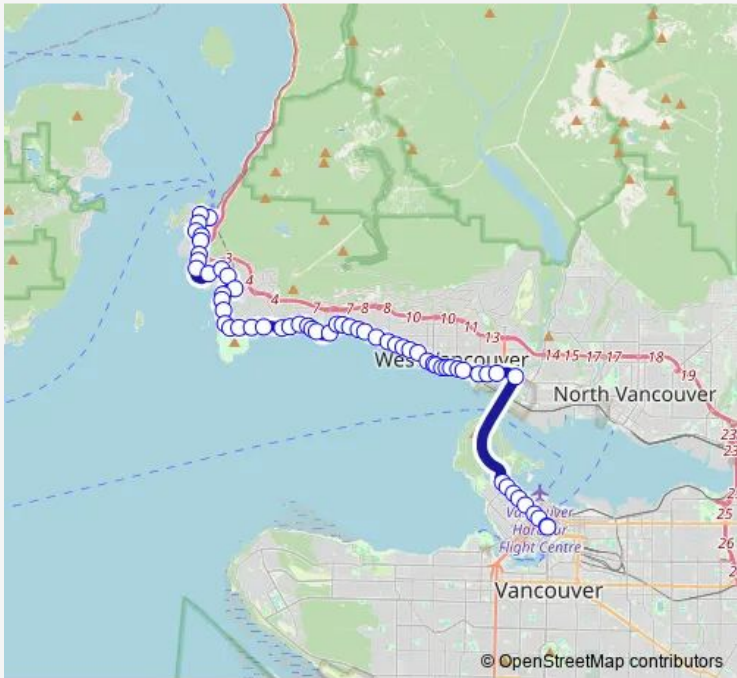

Bus 250 Horseshoe Bay/Dundarave/Vancouver

[Go to website](#)

**Direction**  
 Park Royal @ Bay 2 — Eastbound Marine Dr @ 25 St  
 12 stops  
[Open route schedule](#)

- Park Royal @ Bay 2
- Westbound Marine Dr @ Main St
- Westbound Marine Dr @ 11 St
- Westbound Marine Dr @ 13 St
- Westbound Marine Dr @ 14 St
- Westbound Mathers Ave @ 20 St
- Westbound Mathers Ave @ 22 St
- Westbound Mathers Ave @ 23 St
- Westbound Mathers Ave @ 24 St
- Southbound 25 St @ Mathers Ave
- Southbound 25 St @ Kings Ave
- Eastbound Marine Dr @ 25 St

Route schedule  
 Park Royal @ Bay 2 — Eastbound Marine Dr @ 25 St

Monday	08:12-15:04
Tuesday	08:12-15:04
Wednesday	08:12-15:04
Thursday	08:12-15:04
Friday	08:12-15:04
Saturday	—
Sunday	—

Route info  
 Direction: Park Royal @ Bay 2  
 Stops: 12  
 Trip Duration: 0 hour 19 min

## Direction

Westbound W Georgia St @ Richards St — Eastbound Marine Dr @ Creery Ave

31 stops

[Open route schedule](#)

Westbound W Georgia St @ Richards St

Westbound W Georgia St @ Granville St

Westbound W Georgia St @ Burrard St

## Route info

Direction: Westbound W Georgia St @ Richards St

Stops: 31

Trip Duration: 0 hour 35 min

Westbound Marine Dr @ 27 St

Westbound Marine Dr @ 29 St

Westbound Marine Dr @ 30 St

Westbound Marine Dr @ 31 St