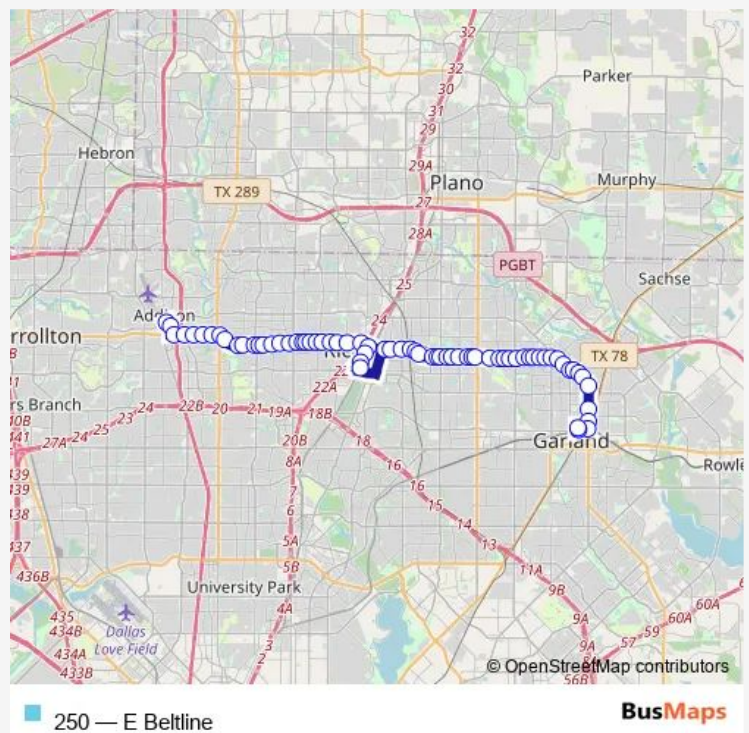

Belt Line @ Brookwood - E - Fs

Belt Line @ Dublin - E - Fs

BELT LINE @ MIMOSA - E - NS

### Route schedule

ADDISON TRANSIT CENTER — DOWNTOWN GARLAND STATION

Monday 04:30-24:00

Tuesday 04:30-24:00

Wednesday 04:30-24:00

Thursday 04:30-24:00

Friday 04:30-24:00

Saturday 05:00-24:00

### Route info

Direction: ADDISON TRANSIT CENTER

Stops: 69

Trip Duration: 1 hour 2 min

Belt Line @ Dover - E - Fs

Belt Line @ Waterview - E - Fs

Belt Line @ Hyde Park - E - Fs

Belt Line @ Gentle - E - Fs