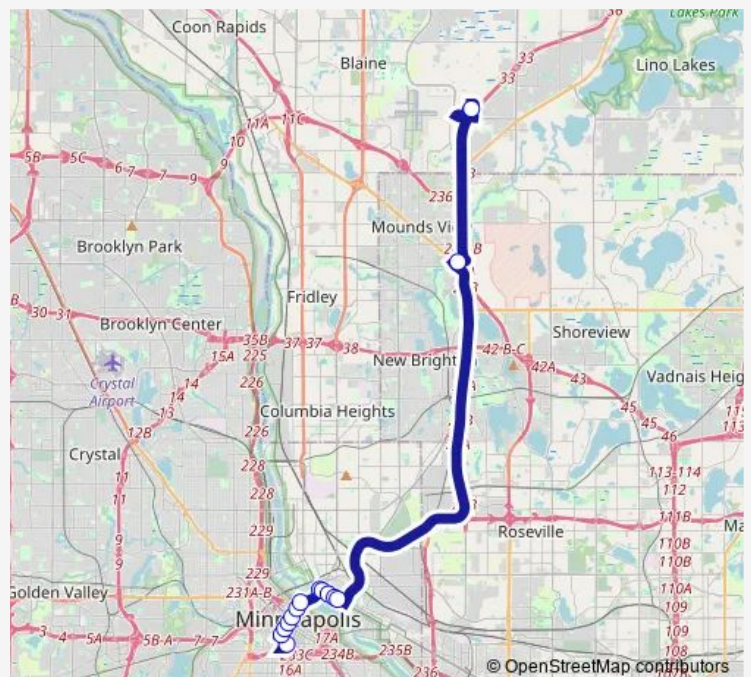

University Ave SE & 6th Ave Se

University Ave SE & 7th Ave Se

Medtronic & Main Entrance

Coral Sea St & 82nd Lane

Coral Sea St & 84th Lane

Wells Fargo & Parkview Dr

Parkview Dr & Rice Creek Pkwy

Naples St & Flowerfield Rd

Naples St NE & 90th Ave Ne

Naples St NE & 90th Lane Ne

Naples St NE & 92nd Ave Ne

### Route schedule

4th Ave S & 14th St / 15th St - Layover — 95th Ave P&R & Shelter

Monday 06:45-17:01

Tuesday 06:45-17:01

Wednesday 06:45-17:01

Thursday 06:45-17:01

Friday 06:45-17:01

Saturday —

### Route info

Direction: 4th Ave S & 14th St / 15th St - Layover

Stops: 23

Trip Duration: 0 hour 46 min

250

Naples St NE & 93rd Curve

95th Ave P&R & Shelter

**Direction**