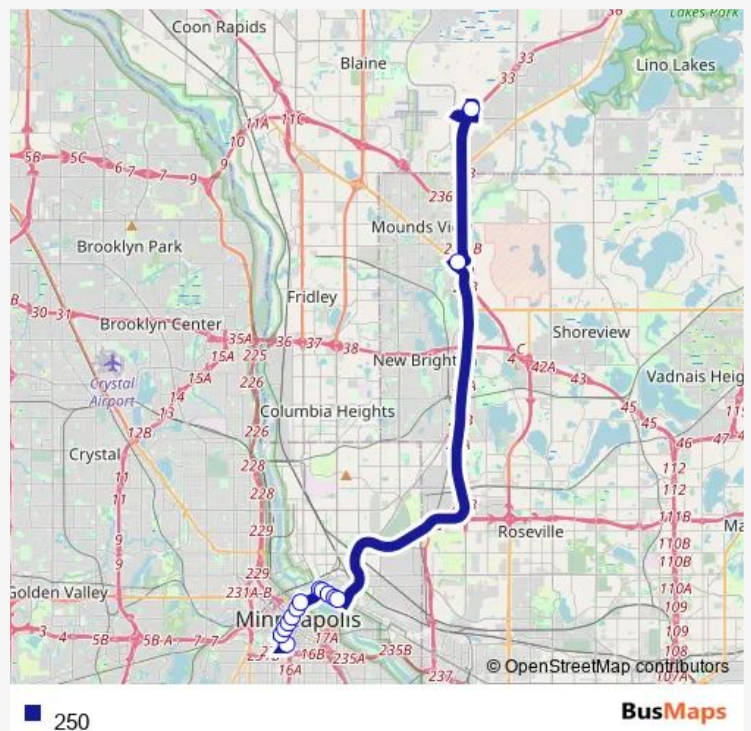

University Ave SE & 4th Ave Se

University Ave SE & 6th Ave Se

University Ave SE & 7th Ave Se

Medtronic & Main Entrance

Coral Sea St & 82nd Lane

Coral Sea St & 84th Lane

Wells Fargo & Parkview Dr

Parkview Dr & Rice Creek Pkwy

Naples St & Flowerfield Rd

Naples St NE & 90th Ave Ne

Naples St NE & 90th Lane NE

Naples St NE & 92nd Ave NE

Route schedule

4th Ave S & 14th St / 15th St - Layover — 95th Ave P&R & Shelter

Monday 06:45-17:01

Tuesday 06:45-17:01

Wednesday 06:45-17:01

Thursday 06:45-17:01

Friday 06:45-17:01

Saturday —

Sunday —

Route info

Direction: 4th Ave S & 14th St / 15th St - Layover

Stops: 23

Trip Duration: 0 hour 46 min

Naples St NE & 93rd Curve

95th Ave P&R & Shelter

Direction

95th Ave P&R & Shelter — Marquette Ave & 11th St - Stop Group C

14 stops

[Open route schedule](#)