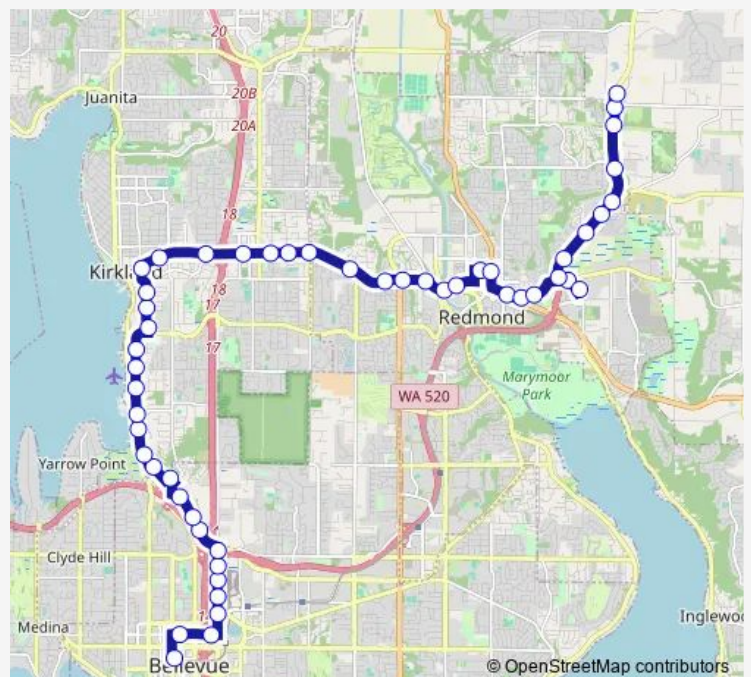

NE Redmond Way & 160th Ave Ne

NE Redmond Way & Bear Creek Pkwy

NE Redmond Way & Willows Rd Ne

NE Redmond Way & 149th Pl Ne

Route schedule

Avondale Pl NE & Avondale Rd Ne — Bellevue Transit Center - Bay 10

Monday 05:05-23:25

Tuesday 05:05-23:25

Wednesday —

Thursday 05:05-23:25

Friday 05:05-23:25

Saturday 06:22-23:22

Sunday 06:19-23:19

Route info

Direction: Avondale Pl NE & Avondale Rd Ne

Stops: 52

Trip Duration: 0 hour 45 min

250

NE Redmond Way & 145th Ave Ne

NE Redmond Way & 140th Ave Ne

NE 85th St & 132nd Ave Ne

NE 85th St & 128th Ave Ne

NE 85th St & 126th Ave Ne

NE 85th St & 124th Ave Ne

NE 85th St & 114th Ave Ne

Central Way & 5th St

Kirkland Transit Center - Bay 3

State St & 4th Ave S

State St & 6th Ave S

State St S & 10th Ave S

Lakeview Dr NE & NE 64th St