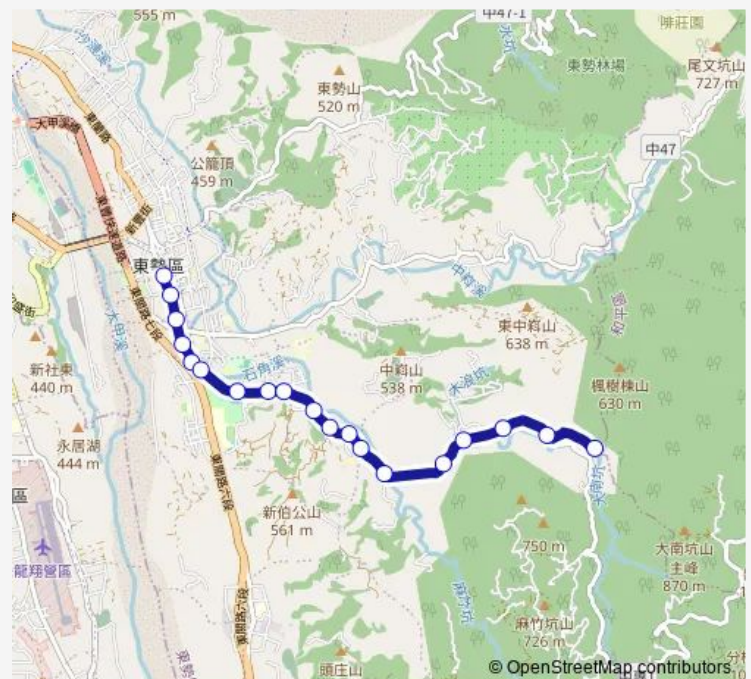

Tc_中坑坪 — Tc_東勢

Monday 07:30-18:40

Tuesday 07:30-18:40

Wednesday 07:30-18:40

Thursday 07:30-18:40

Friday 07:30-18:40

Saturday 07:30-18:40

Sunday 07:30-18:40

Route info

Direction: Tc_中坑坪

Stops: 19

Trip Duration: 0 hour 14 min

■ 250 — 250_東勢_中坑坪

Direction

Tc_東勢 — Tc_中坑坪

19 stops