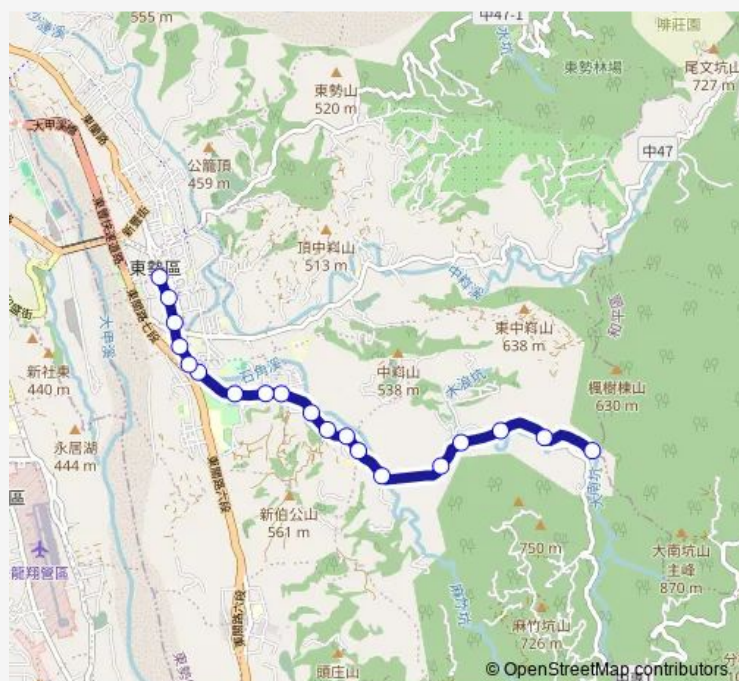

Tc_中坑坪 — Tc_東勢

Monday 07:30-18:40

Tuesday 07:30-18:40

Wednesday 07:30-18:40

Thursday 07:30-18:40

Friday 07:30-18:40

Saturday 07:30-18:40

Sunday 07:30-18:40

Route info

Direction: Tc_中坑坪

Stops: 19

Trip Duration: 0 hour 14 min

250 — 250_東勢_中坑坪

Direction

Tc_東勢 — Tc_中坑坪

19 stops

[Open route schedule](#)

Tc_東勢

Tc_南平里

Tc_中崙口

Tc_東勢南站

Tc_石角口

Tc_東坑豐勢路口

Tc_大雪山後門

Tc_石橋頭前

Tc_坪埔

Tc_檢查站

Tc_中坑坪

Route schedule

Tc_東勢 — Tc_中坑坪

Monday	07:10-18:20
Tuesday	07:10-18:20
Wednesday	07:10-18:20
Thursday	07:10-18:20
Friday	07:10-18:20
Saturday	07:10-18:20
Sunday	07:10-18:20

Route info