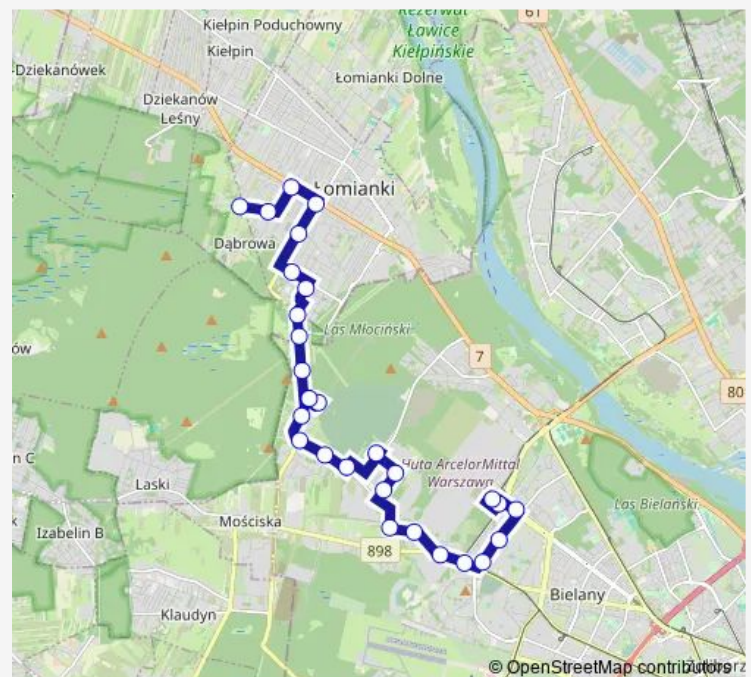

Łomianki Grzybowa 02

### Route schedule

Metro Młociny 22 — Łomianki Dąbrowa Zachodnia 01

Monday 05:15-23:31

Tuesday 05:15-23:31

Wednesday 05:15-23:31

Thursday 05:15-23:31

Friday 05:15-23:31

Saturday 05:11-23:31

### Route info

Direction: Metro Młociny 22

Stops: 24

Trip Duration: 0 hour 28 min

Łomianki Długa 02

Łomianki Zachodnia 02

Łomianki Dąbrowa Zachodnia 01

## Route info

Direction: Łomianki Dąbrowa Zachodnia 01

Stops: 26

Trip Duration: 0 hour 30 min

250 Bus time schedules and route maps are available in an offline PDF at [busmaps.com](https://busmaps.com). Use the [busmaps.com](https://busmaps.com) website to see live bus times, train schedule or subway schedule, and step-by-step directions for all public transit in Warsaw