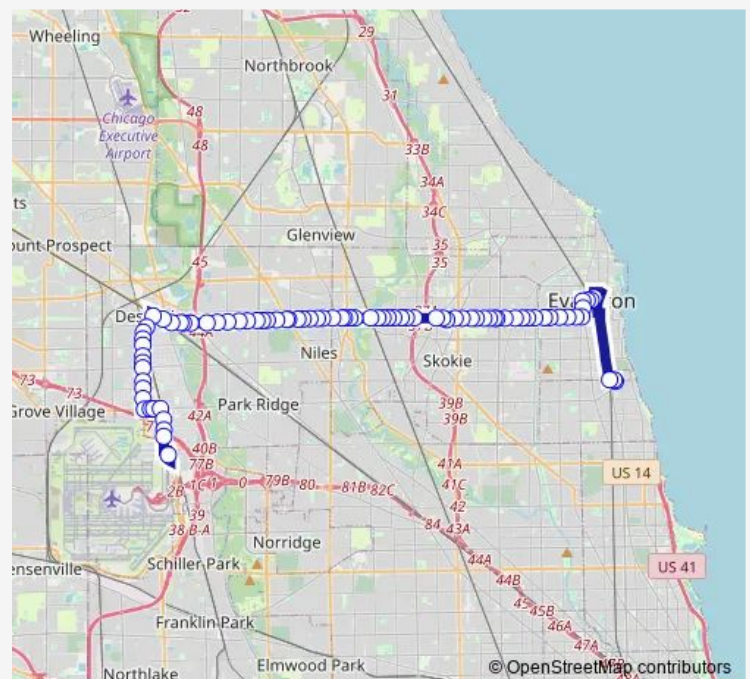

Lee St/Mannheim Rd & Thacker St

Lee St/Mannheim Rd & Prairie Ave

Lee St/Mannheim Rd & Ellinwood Ave

Route schedule

O'Hare MMF Bay 8 — Davis CTA Station

Monday 05:45-22:20

Tuesday 05:45-22:20

Wednesday 05:45-22:20

Thursday 05:45-22:20

Friday 05:45-22:20

Saturday 07:15-22:08

Sunday 07:17-22:09

Route info

Direction: O'Hare MMF Bay 8

Stops: 82

Trip Duration: 1 hour 4 min

250 — Dempster Street

Des Plaines Metra Station

Miner St & River Rd

Miner St & Busse Hwy

Miner St & Mason Ln

2025 Miner St

Miner St & Acres Ln

Dempster St & Potter Rd

Thursday 05:37-22:20

Friday 05:37-22:20

Saturday 06:05-22:05

Sunday 05:45-22:05

Route info

Direction: Howard CTA Station

Stops: 83

Trip Duration: 1 hour 20 min