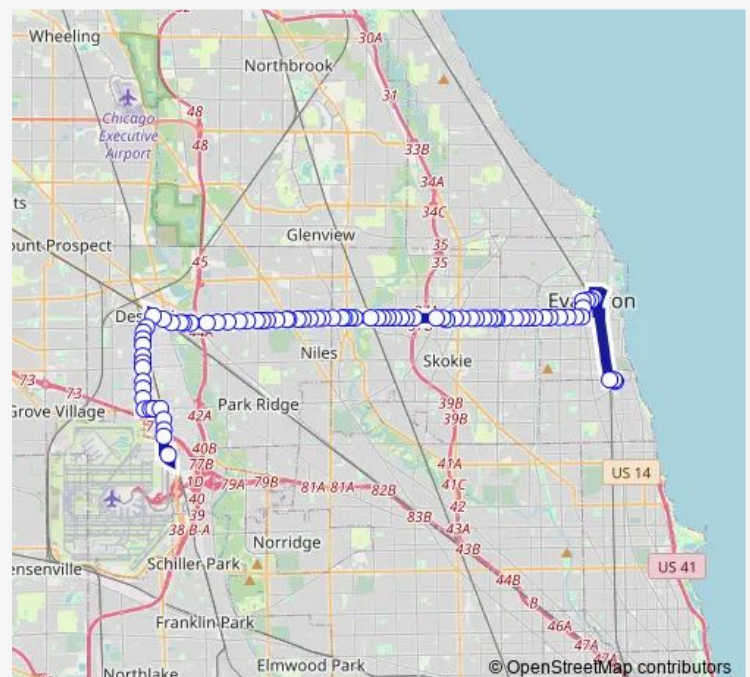

Lee St/Mannheim Rd & Thacker St

Lee St/Mannheim Rd & Prairie Ave

Lee St/Mannheim Rd & Ellinwood Ave

Route schedule

O'Hare MMF Bay 8 — Davis CTA Station

Monday 05:45-22:20

Tuesday 05:45-22:20

Wednesday 05:45-22:20

Thursday 05:45-22:20

Friday 05:45-22:20

Saturday 07:15-22:08

Sunday 07:17-22:09

Route info

Direction: O'Hare MMF Bay 8

Stops: 82

Trip Duration: 1 hour 3 min

250 — Dempster Street

Des Plaines Metra Station

Miner St & River Rd

Miner St & Busse Hwy

Miner St & Mason Ln

2025 Miner St

Miner St & Acres Ln

Dempster St & Potter Rd

Thursday 05:37-22:20

Friday 05:37-22:20

Saturday 06:05-22:05

Sunday 05:45-22:05

Route info

Direction: Howard CTA Station

Stops: 83

Trip Duration: 1 hour 20 min