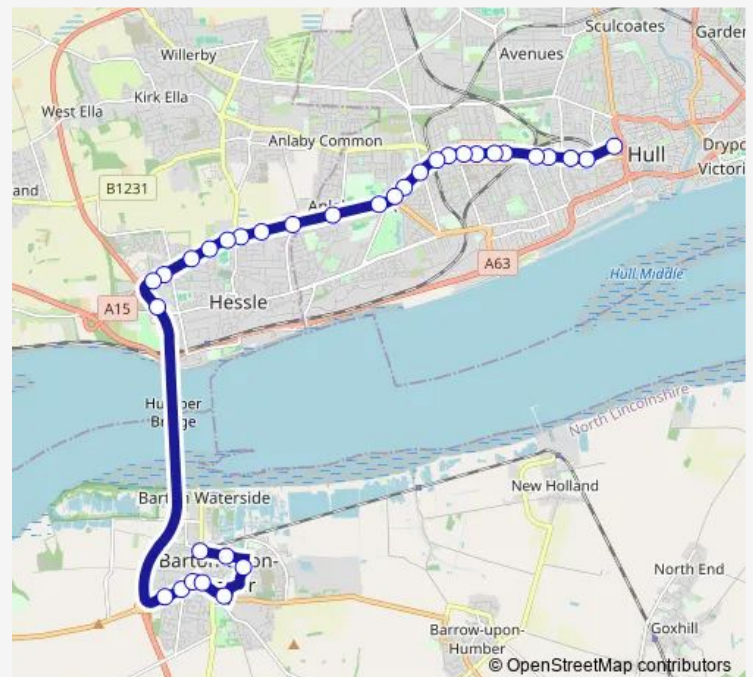

### Direction

Hull Interchange — Railway Station

33 stops

[Open route schedule](#)

Hull Interchange

Fountain Street

Hull Royal Infirmary

Coltman Street

### Route schedule

Hull Interchange — Railway Station

Monday 07:15-19:45

Tuesday 07:15-19:45

Wednesday 07:15-19:45

Thursday 07:15-19:45

Friday 07:15-19:45

Saturday 07:15-19:45

### Route info

Direction: Hull Interchange

Stops: 33

Trip Duration: 0 hour 39 min

250

Hessle Boothferry Road

Hessle Boothferry Road

Hessle Boothferry Road

## Route info

Direction: Riverhead Exchange

Stops: 26

Trip Duration: 0 hour 45 min

Railway Station

**Direction**

Railway Station — Hull Interchange

32 stops