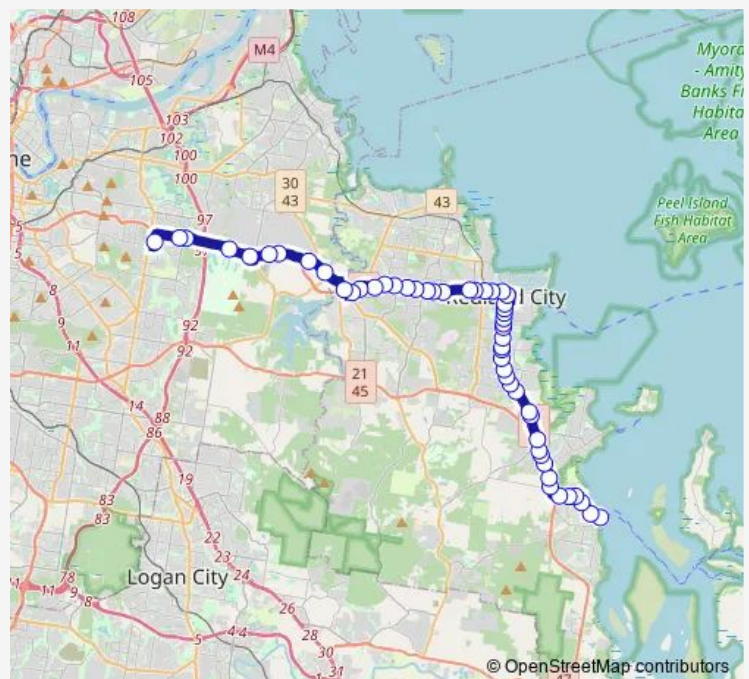

Old Cleveland Rd near Scrub Rd

Old Cleveland Rd near Adley St

Old Cleveland Rd at Barbeque St

Old Cleveland Rd near Stanbrough Rd

The Sleeman Centre, stop B

Old Cleveland Rd near Bacton Rd

Old Cleveland Rd near Archer St

Old Cleveland Rd near New Cleveland Rd

Old Cleveland Rd at Tollett Street

Old Cleveland Rd near Caradoc St

Capalaba bus station, stop D

Capalaba park 'n' ride, platform 2

Finucane Rd at Old Cleveland Rd

Finucane Rd at Willard Road

Route info

Direction: Carindale Shopping Centre station, platform J

Stops: 54

Trip Duration: 0 hour 55 min

250 — Redland Bay - Carindale

Finucane Rd at Mcdonald Road

Finucane Rd at Dawson Road

Finucane Rd at Redland Research Station

Shore St at Grant Street

Shore St at Racq

Shore St at Black Swamp Wetlands

Cleveland station

Middle Street, stop B

Bloomfield St near Russell St

Bloomfield St at Donald Simpson Park

Bloomfield St at Princess Street