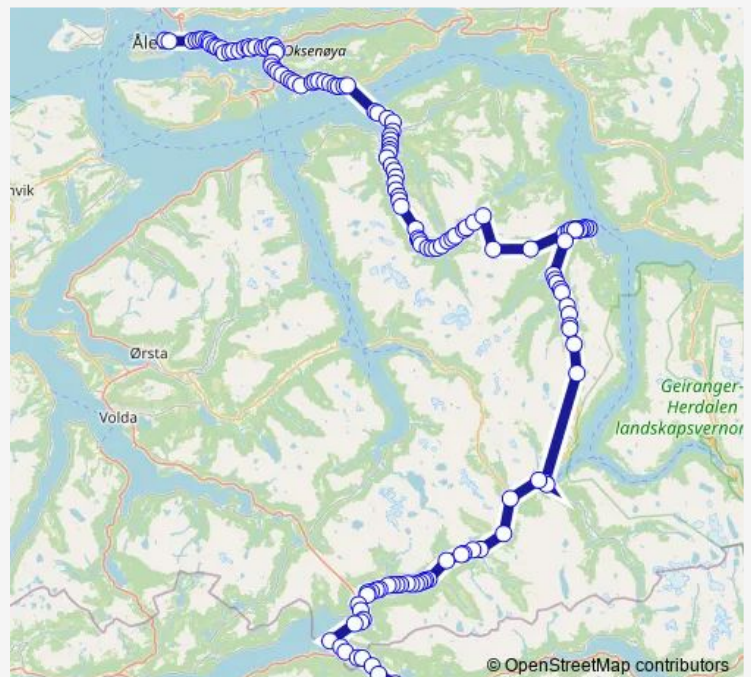

## Route schedule

Sykkylven — Sykkylven ferjekai

Monday 07:15

Tuesday 07:15

Wednesday 07:15

Thursday 07:15

Friday 07:15

Saturday —

## Route info

Direction: Sykkylven

Stops: 9

Trip Duration: 0 hour 5 min

■ 250 — Ålesund-Sykkylven-Stranda-Hell