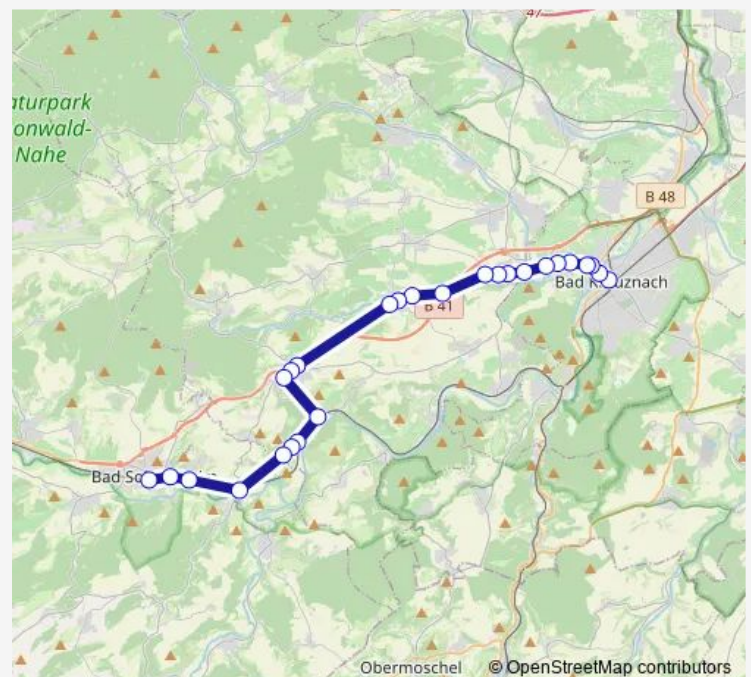

Monday 07:13

Tuesday 07:13

Wednesday 07:13

Thursday 07:13

Friday 07:13

Saturday —

Sunday —

Route info

Direction: Dahn, Haus des Gastes

Stops: 8

Trip Duration: 0 hour 36 min

■ 250

BusMaps

Direction

Pirmasens, Hauptbahnhof — Dahn, Schulzentrum

16 stops