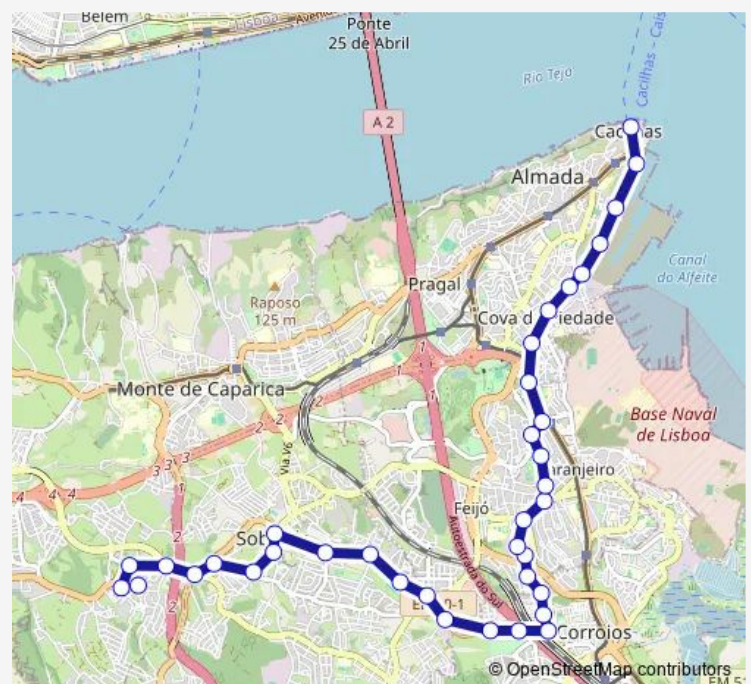

Monday 21:35

Tuesday 21:35

Wednesday 21:35

Thursday 21:35

Friday 21:35

Saturday 22:35-00:05⁺¹

Sunday 22:35-00:05⁺¹

Route info

Direction: Pilotos (R Nuno Tristão)

Stops: 37

Trip Duration: 0 hour 35 min

Feijó (R Vila Seixal 13)

Feijó (Pça Francisco Taborda) Jardim

Laranjeiro (R Borges Rego) Farmácia Feijó

Feijó (R Castanheiros 39) Florista Rosa Rubra