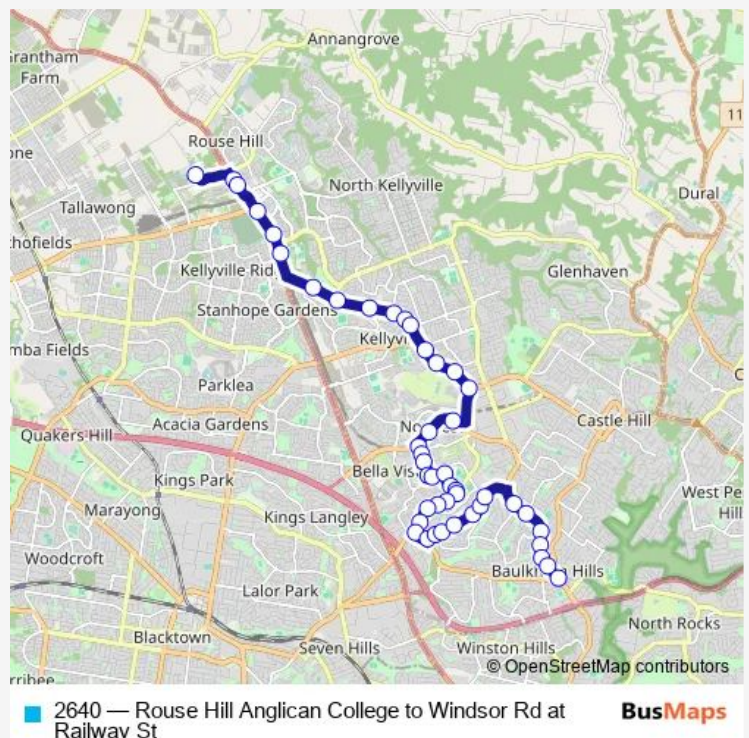

## School Bus 2640 Rouse Hill Anglican College to Windsor Rd at Railway St

[Go to website](#)

### Direction

Rouse Hill Anglican College — Windsor Rd At Railway St

46 stops

[Open route schedule](#)

- Rouse Hill Anglican College
- Windsor Rd After Mile End Rd
- Windsor Rd Before Commercial Rd
- Rouse Hill Station, North West Twy
- Sanctuary, North West Twy
- Merriville, North West Twy
- Windsor Rd After Millcroft Way
- Windsor Rd After Samantha Riley Dr
- Windsor Rd After Poole Rd
- Windsor Rd At Acres Rd
- Windsor Rd Before President Rd
- Windsor Rd At President Rd
- Windsor Rd After Wrights Rd
- Windsor Rd Opp 89
- 64 Windsor Rd
- Windsor Rd At Showground Rd
- Norwest Bvd Opp Bedford College
- Norwest Station, Norwest Bvd
- Reston Grange After Norwest Bvd
- Reston Grange Opp Stock Farm Av
- Reston Grange After Whiteman Av

### Route schedule

Rouse Hill Anglican College — Windsor Rd At Railway St

Monday	15:55
Tuesday	15:55
Wednesday	15:55
Thursday	15:55
Friday	15:55
Saturday	—
Sunday	—

### Route info

Direction: Rouse Hill Anglican College

Stops: 46

Trip Duration: 0 hour 49 min

Bella Vista Dr Before Saxonvale Rd

Saxonvale Rd At Roxburgh Pl

Saxonvale Rd At Crestwood Dr

Crestwood Dr At Oakdale Pl