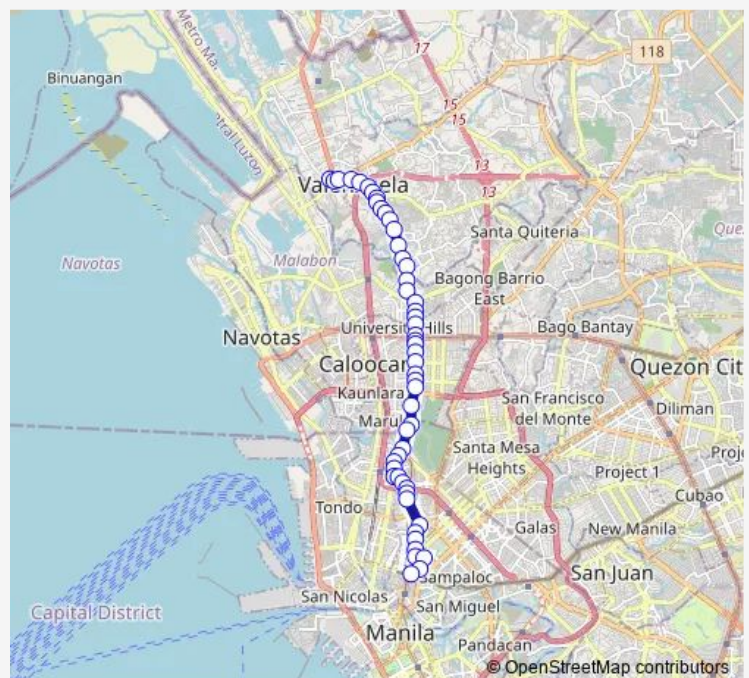

### Route schedule

Jolibee, Macarthur Highway, Malinta, Valenzuela City —  
LRT Doroteo Jose-Recto Station Walkway / Rizal Avenue  
Intersection, Manila

Monday 00:00

Tuesday 00:00

Wednesday 00:00

Thursday 00:00

### Route info

Direction: Jolibee, Macarthur Highway, Malinta, Valenzuela City

Stops: 51

Trip Duration: 0 hour 58 min

Malinta Recto via F Huertas

CDC Manufacturing, Macarthur Highway, Malabon City

Macarthur Highway / Del Monte Intersection, Malabon City