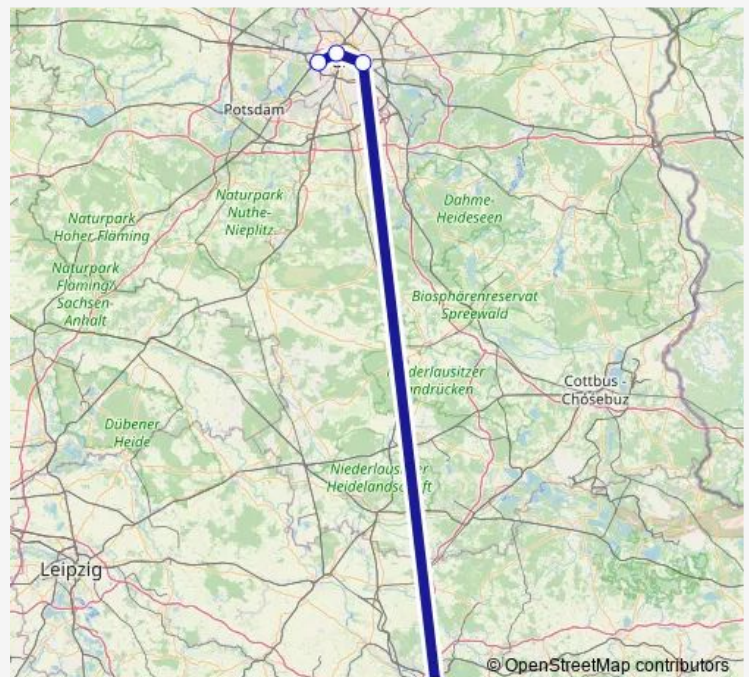

Rail ICE 27

[Go to website](#)

Direction

Dresden Hbf — Berlin-Charlottenburg

5 stops

[Open route schedule](#)

Dresden Hbf

Dresden-Neustadt

Berlin Ostkreuz

Berlin Hbf

Berlin-Charlottenburg

Route schedule

Dresden Hbf — Berlin-Charlottenburg

Monday	—
Tuesday	21:15
Wednesday	21:15
Thursday	21:15
Friday	21:15
Saturday	21:15
Sunday	20:15

Route info

Direction: Dresden Hbf

Stops: 5

Trip Duration: 3 hour 0 min

■ ICE 27

Direction

Dresden Hbf — Hamburg-Altona

11 stops

[Open route schedule](#)

Dresden Hbf

Dresden-Neustadt

Berlin Ostbahnhof

Berlin Hbf

Berlin-Spandau

Wittenberge

Ludwigslust

Büchen

Hamburg-Bergedorf