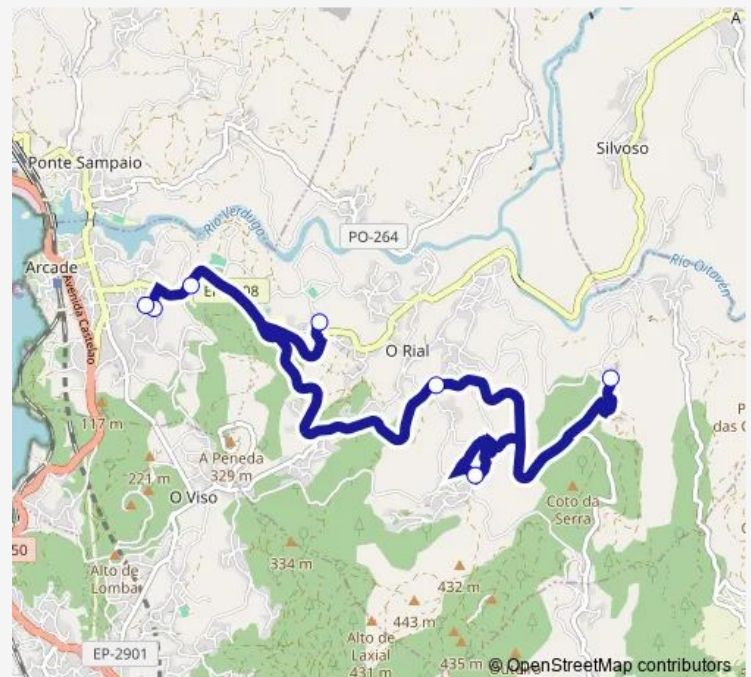

Tuesday 08:26-15:30

Wednesday 08:26

Thursday 08:26

Friday 08:26

Saturday —

Sunday —

Route info

Direction: Cortellas

Stops: 7

Trip Duration: 0 hour 24 min

XG624017 — Cepi Manuel Padín Truiteiro - Cortellas

Direction

Ceip Manuel Padín Truitei — Cortellas

7 stops

[Open route schedule](#)

Ceip Manuel Padín Truitei