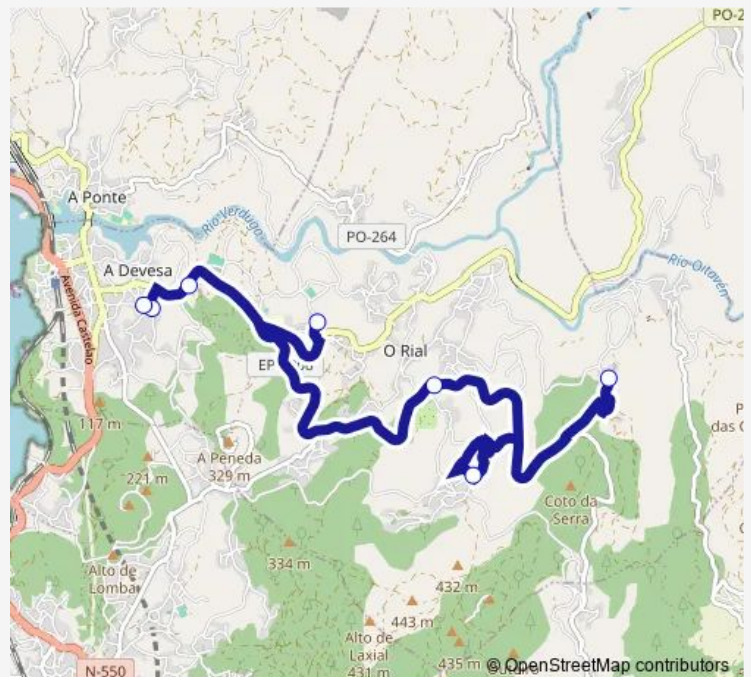

Tuesday 08:26-15:30

Wednesday 08:26-10:06

Thursday 08:26

Friday 08:26

Saturday —

Sunday —

Route info

Direction: Cortellas

Stops: 7

Trip Duration: 0 hour 24 min

Xg624017 — Cepi Manuel Padín Truiteiro - Cortellas

Direction

Ceip Manuel Padín Truitei — Cortellas

7 stops

[Open route schedule](#)

Ceip Manuel Padín Truitei