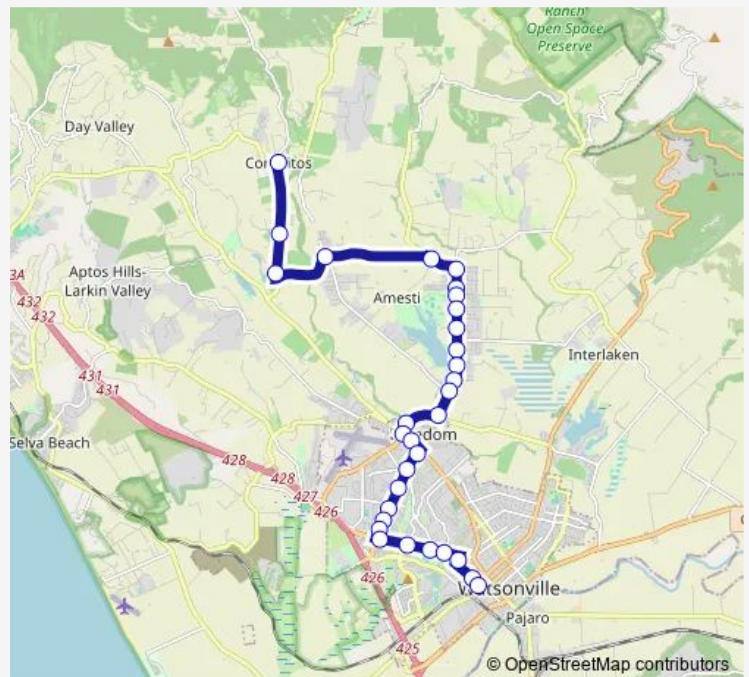

Bus 72W Green Valley - Corralitos

[Go to website](#)

Direction

Browns Valley Rd & Corralitos Rd — Watsonville Transit Center

31 stops

[Open route schedule](#)

- Browns Valley Rd & Corralitos Rd
- Corralitos Rd (Bradley Elementary)
- Corralitos Rd & Varni Rd
- Varni Rd & Amesti Rd
- Green Valley Rd & Kliewer Ln
- Green Valley Rd & Mesa Verde Dr
- Green Valley Rd & Poultry Ln (Mesa Village)
- Green Valley Rd & Rancho Todos Santos Rd
- Green Valley Rd & Klassen Ln
- Green Valley Rd & Trembly Ln
- Green Valley Rd & Devon Ln
- Green Valley Rd & Mello View Ln
- Green Valley Rd & Behler Rd (Pinto Lake Pk)
- Green Valley Rd & Amesti Rd
- Green Valley Rd & Airport Blvd
- Airport Blvd (Freedom Centre)
- Freedom Blvd & Airport Blvd (Library)
- Freedom Blvd & Roache Rd
- S Green Valley Rd & Carey Ave
- S Green Valley Rd & Loma Prieta Ave
- S Green Valley Rd & Hope Dr (Green Valley Village)

Route schedule

Browns Valley Rd & Corralitos Rd — Watsonville Transit Center

Monday	—
Tuesday	—
Wednesday	—
Thursday	—
Friday	—
Saturday	10:25-18:27
Sunday	10:25-18:27

Route info

Direction: Browns Valley Rd & Corralitos Rd

Stops: 31

Trip Duration: 0 hour 30 min

72W — Green Valley - Corralitos

S Green Valley Rd & Magnolia Dr

S Green Valley Rd & Kralj Dr

S Green Valley Rd & Melwood

Main & S Green Valley Rd

Main & Ohlone Pkwy

Main & Pennsylvania Dr

Main & Auto Center Dr

Rodriguez & Main (The Pines Apts)

Rodriguez & Kearney

Watsonville Transit Center

Direction

Watsonville Transit Center - Lane 1 — Browns Valley Rd & Corralitos Rd