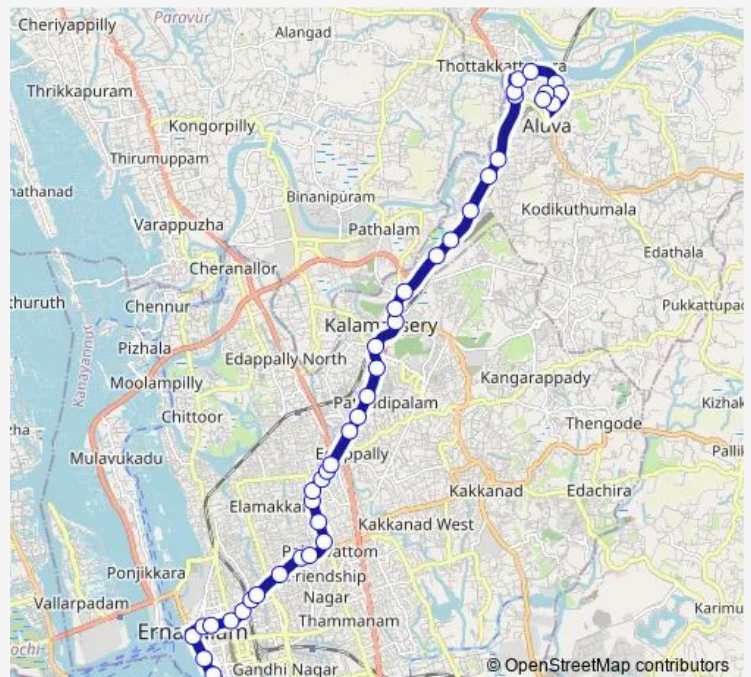

Thursday 06:00

Friday 06:00

Saturday 06:00

Sunday 06:00

Route info

Direction: Aluva Ksrtc Stand

Stops: 25

Trip Duration: 0 hour 56 min

Aluva ↔ Ernakulam Boat Jetty

High Court Junction

Menaka

St Theresas College

Ernakulam Boat Jetty

Direction

Ernakulam Boat Jetty — Aluva Ksrtc Stand

42 stops

[Open route schedule](#)

Ernakulam Boat Jetty

Children's Park

Menaka

High Court Junction

Saritha

St Alberts

Kacheripadi