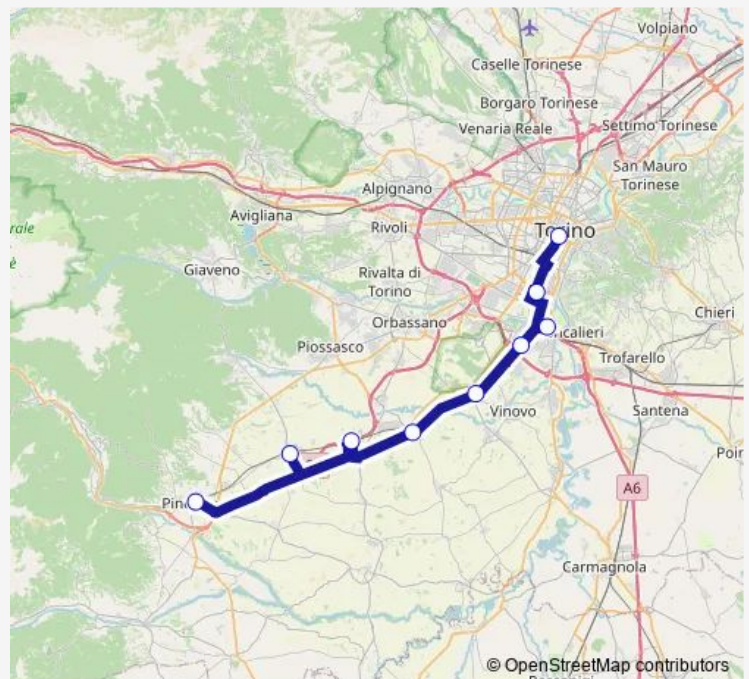

Direction

Torino Porta Nuova — Pinerolo

9 stops

[Open route schedule](#)

Torino Porta Nuova

Torino Lingotto

Sangone

Nichelino

Candiolo

None

Airasca

Piscina

Pinerolo

Route schedule

Torino Porta Nuova — Pinerolo

Monday	22:00-23:15
Tuesday	22:00-23:15
Wednesday	22:00-23:15
Thursday	22:00-23:15
Friday	22:00-23:15
Saturday	22:00-23:15
Sunday	23:15

Route info

Direction: Torino Porta Nuova

Stops: 9

Trip Duration: 1 hour 4 min

Direction

Pinerolo — Torino Porta Nuova

9 stops

[Open route schedule](#)

Torino Porta Nuova

Route schedule

Pinerolo — Torino Porta Nuova

Monday	04:15-21:50
Tuesday	04:15-21:50
Wednesday	04:15-21:50
Thursday	04:15-21:50
Friday	04:15-21:50
Saturday	20:50-21:50
Sunday	22:08

Route info