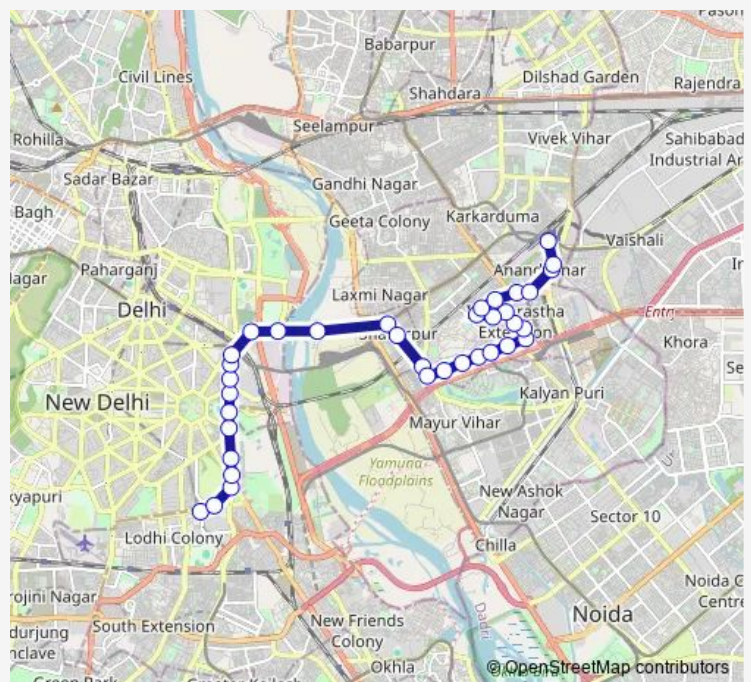

Mother Dairy

Dharma Apartment

Govt Model School / Ambedkar Park

Route schedule

Sunehari Pulla Depot / Jawahar Lal Nehru Stadium Terminal — Anand Vihar Isbt Terminal

Monday 08:46-21:24

Tuesday 08:46-21:24

Wednesday 08:46-21:24

Thursday 08:46-21:24

Friday 08:46-21:24

Saturday 08:46-21:24

Sunday 08:46-21:24

Route info

Direction: Sunehari Pulla Depot / Jawahar Lal Nehru Stadium Terminal

Stops: 36

Trip Duration: 1 hour 3 min