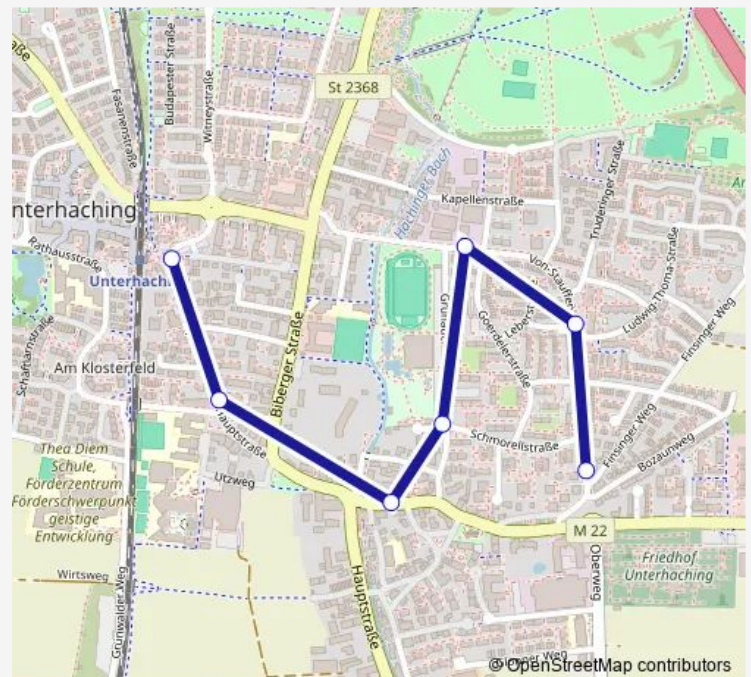

### Direction

Unterhaching, Finsinger Weg — Unterhaching

7 stops

[Open route schedule](#)

Unterhaching, Finsinger Weg

Unterhaching, Truderinger Str.

Unterhaching, Goerdelerstraße

Unterhaching, Sportplatz

Unterhaching, Ottobrunner Str.

Unterhaching, Jahnstraße

Unterhaching

### Route info

Direction: Unterhaching, Finsinger Weg

Stops: 7

Trip Duration: 0 hour 9 min

■ 220V — Unterhaching - Fasanenpark

**Direction**

Fasanenpark — Unterhaching, Finsinger Weg

8 stops

## Route info

Direction: Unterhaching, Jahnstraße

Stops: 7

Trip Duration: 0 hour 8 min

220V Regional Bus Service time schedules and route maps are available in an offline PDF at [busmaps.com](https://busmaps.com). Use the [busmaps.com](https://busmaps.com) website to see live bus times, train schedule or subway schedule, and step-by-step directions for all public transit in Munich