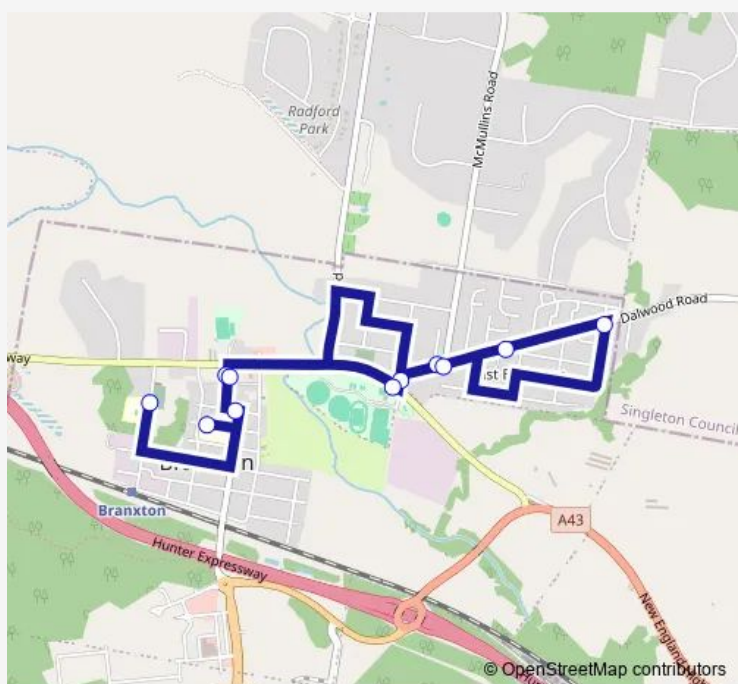

School Bus 0334 St Brigids PS to Branxton Ps

[Go to website](#)

Direction

Station St Opp Rosary Park Catholic School — Branxton Public School, King St

11 stops

[Open route schedule](#)

Station St Opp Rosary Park Catholic School

Branxton Post Office, Drinan St

Clift St Before Maitland St

Brunner Park, Dalwood Rd

Spring St At Dalwood Rd (Hail And Ride)

Dalwood Rd After View St

Dalwood Rd Opp Brunner Park

Wyndham St Opp Lions Park

Miller Park Sports Club, New England Hwy

Clift St After Maitland St

Branxton Public School, King St

Route schedule

Station St Opp Rosary Park Catholic School — Branxton Public School, King St

Monday	15:10
Tuesday	15:10
Wednesday	15:10
Thursday	15:10
Friday	15:10
Saturday	—
Sunday	—

Route info

Direction: Station St Opp Rosary Park Catholic School

Stops: 11

Trip Duration: 0 hour 16 min

0334 — St Brigids PS to Branxton Ps

0334 School Bus time schedules and route maps are available in an offline PDF at busmaps.com. Use the busmaps.com website to see live bus times, train schedule or subway schedule, and step-by-step directions for all public transit in North Rothbury