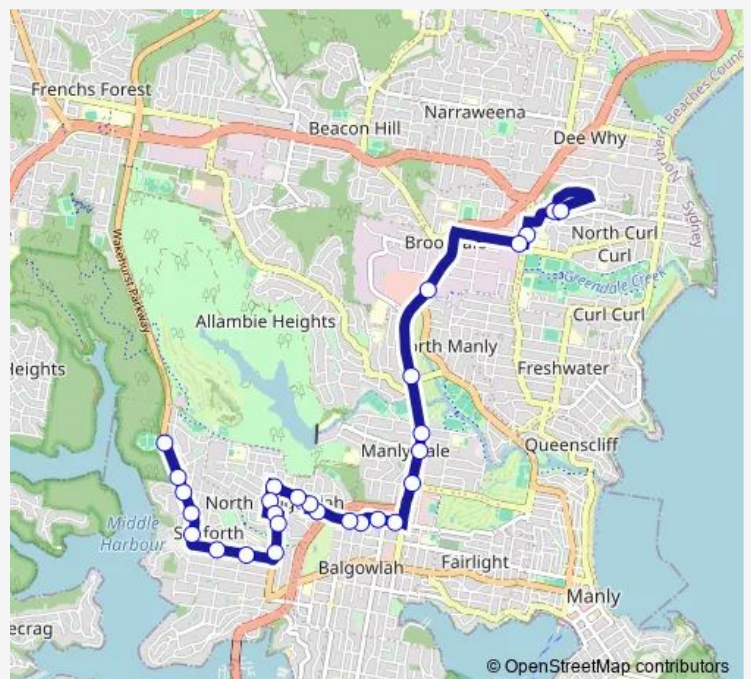

School Bus 670n St. Lukes Dee Why to Bantry Bay

[Go to website](#)

Direction

St Luke's Grammar School, Headland Rd — Seaforth Oval, Wakehurst Pkwy

27 stops

[Open route schedule](#)

St Luke's Grammar School, Headland Rd

Nbsc Manly Campus, Harbord Rd

Winbourne Rd After Harbord Rd

Warringah Mall, Pittwater Rd, Stand B

Condamine St Opp Warringah Golf Club

Condamine St At Gordon St

Manly Vale Community Centre, Condamine St

Manly Vale B-Line, Condamine St

Hunter St Before St Pauls Rd

St Pauls Rd Before Bangaroo St

Bangaroo St At Serpentine Cres

Seaforth Public School, Brook Rd

Frenchs Forest Rd Opp Baringa Av

Route schedule

St Luke's Grammar School, Headland Rd — Seaforth Oval, Wakehurst Pkwy

Monday	15:30
Tuesday	15:30
Wednesday	15:30
Thursday	15:30
Friday	15:30
Saturday	—
Sunday	—

Route info

Direction: St Luke's Grammar School, Headland Rd

Stops: 27

Trip Duration: 0 hour 37 min

670n — St. Lukes Dee Why to Bantry Bay