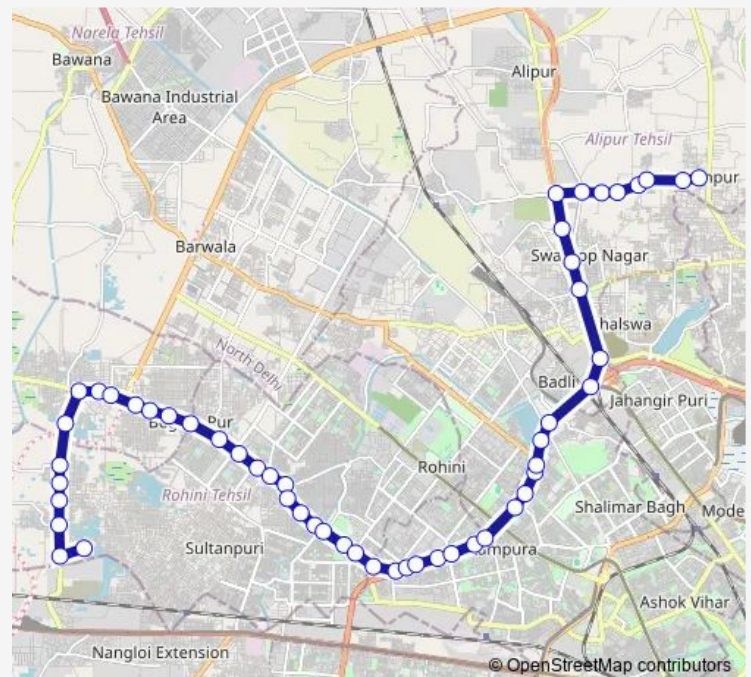

Bus 134stlup

[Go to website](#)

Direction

Rani Khera Depot 2 — Ibrahimpur Village

52 stops

[Open route schedule](#)

Rani Khera Depot 2

Rani Khera Depot Crossing

Brahm shakti hospital

Krishna Vihar

Krishna Vihar

Route schedule

Rani Khera Depot 2 — Ibrahimpur Village

Monday 03:50-07:05

Tuesday 03:50-07:05

Wednesday 03:50-07:05

Thursday 03:50-07:05

Friday 03:50-07:05

Saturday 03:50-07:05

Sunday 03:50-07:05

Route info

Direction: Rani Khera Depot 2

Stops: 52

Trip Duration: 1 hour 49 min

■ 134stlup

BusMaps

Buddh vihar

Mangol Puri Y Block

Mangol Pur Khurd

Avantika Xing

Mangolpur Kalan Village

Mangol Pur School (Outer Ring Road)