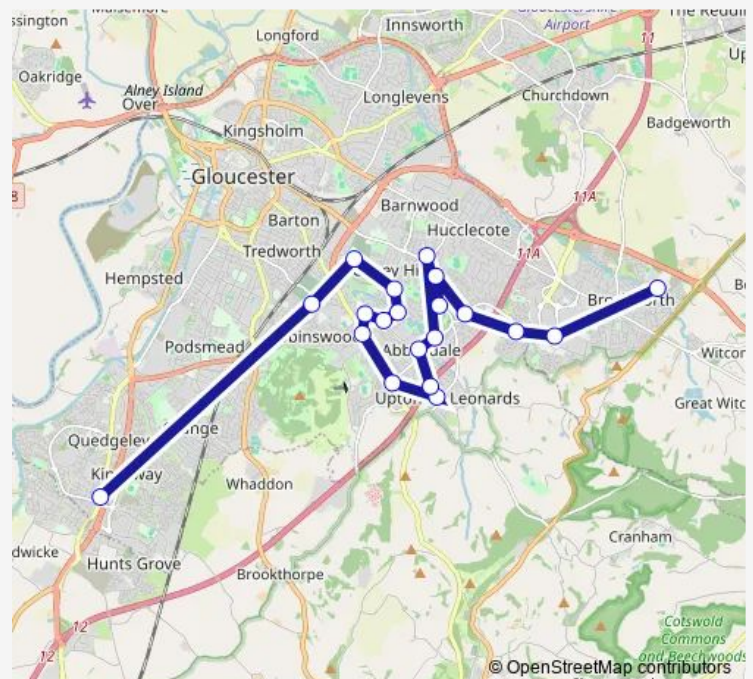

Willow Avenue

Oriole Way

Woodcock Close

Stonechat Avenue

Sudbrook Way Crossing

Matson Lane

Wheatway

War Memorial

Friday 07:00

Saturday —

Sunday —

Route info

Direction: Naas Lane

Stops: 20

Trip Duration: 0 hour 47 min

JD8

BusMaps

Direction

Henley Bank High School — St Aldate Church

19 stops

[Open route schedule](#)

Henley Bank High School

Wincanton Gate 2

Turning circle

Brome Road

The Turmut-Hoer

The Oaks

North Upton Lane

Longborough Drive

Christchurch

Motorway Bridge

War Memorial