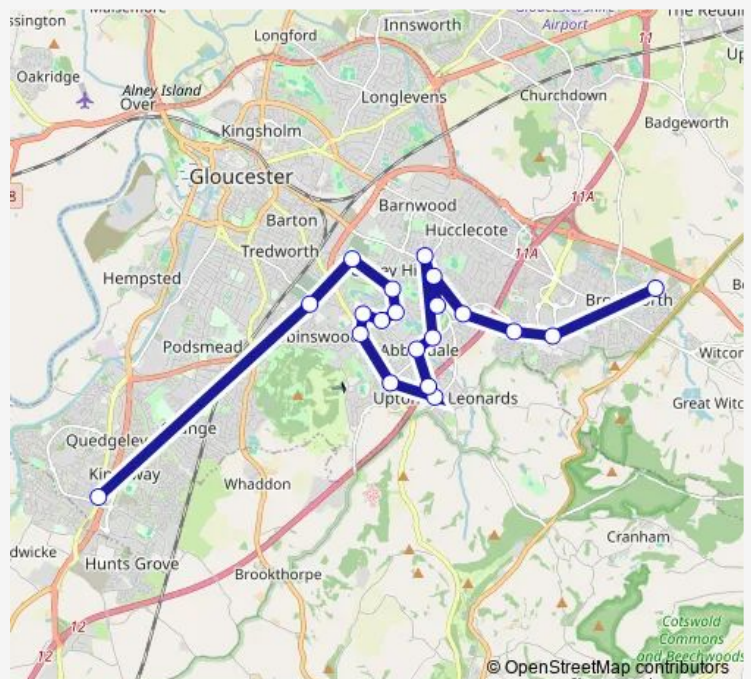

### Direction

Naas Lane — Henley Bank High School

20 stops

[Open route schedule](#)

- Naas Lane
- St Aldate Church
- Willow Avenue
- Oriole Way
- Woodcock Close
- Stonechat Avenue
- Sudbrook Way Crossing
- Matson Lane
- Wheatway
- War Memorial
- Motorway Bridge
- Christchurch
- Longborough Drive
- North Upton Lane
- The Turmut-Hoer
- The Oaks
- Brome Road
- Lobley's Estate
- Direct Wines
- Henley Bank High School

### Route schedule

Naas Lane — Henley Bank High School

Monday	07:00
Tuesday	07:00
Wednesday	07:00
Thursday	07:00
Friday	07:00
Saturday	—
Sunday	—

### Route info

Direction: Naas Lane

Stops: 20

Trip Duration: 0 hour 47 min

Jd8

BusMaps

**Direction**

Henley Bank High School — St Aldate Church

19 stops

[Open route schedule](#)

Henley Bank High School

Wincanton Gate 2

Turning circle

Brome Road

The Turmut-Hoer

The Oaks