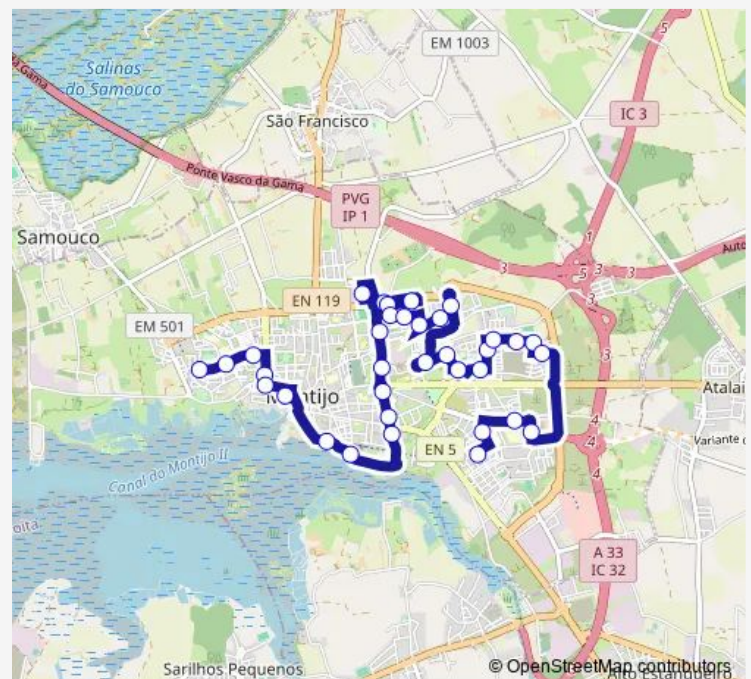

Route schedule

Montijo (AV INF D Henr689)B° Saldanha — Rua Dom João de Castro 4

Monday 07:05-18:45

Tuesday 07:05-18:45

Wednesday 07:05-18:45

Thursday 07:05-18:45

Friday 07:05-18:45

Saturday —

Sunday —

Route info

Direction: Montijo (AV INF D Henr689)B° Saldanha

Stops: 35

Trip Duration: 0 hour 35 min

4202 — Afonsoeiro - Bairro do Saldanha via Bairro da Calçada

BusMaps

B° Esteval (R EÇA Queiroz)R J Gomes Ferr

B° Esteval (AV Afonso V 67) Terminal

B° Areias (AV Barbosa Bocage 444)

B° Areias (R Eugénio Salvador 12)

B° Areias (R Leitão Barros) Escola

B° Areias (R Aquilino Ribeiro 227)

B° Areias (R Alves Cunha)

B° Areias (AV Barbosa Bocage 1204)

Wednesday 07:40-19:20

Thursday 07:40-19:20

Friday 07:40-19:20

Saturday —

Sunday —

Route info

Direction: Rua Dom João de Castro 4

Stops: 32