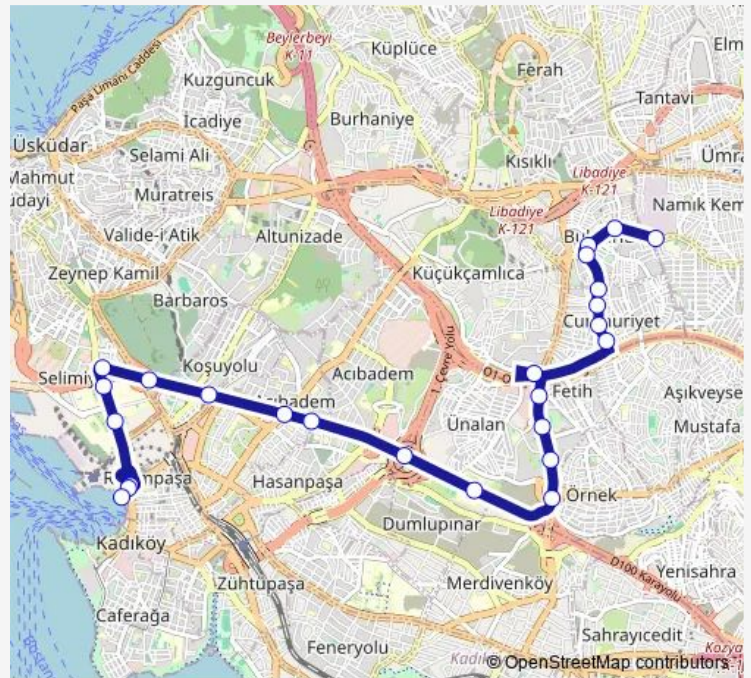

Bus KADIKÖY-D-100-ÜNALAN-SOYAK-BULGURLU Kadiköy - Acibadem - Ünalán MH. - Bulgurlu Mh.

[Go to website](#)

Direction

Lise Yolu — KADIKÖY

25 stops

[Open route schedule](#)

Lise Yolu

NAMAZGAH SAPAĞI

BAĞLARIÇI

BİRİNCİ SOKAK(11E)

İhsan Erdem SĞL Mrk.

EMANET ALEMDAR CAMİ

Karlıdere Cd.

EVREN SK.

Köprübaşı

Mobilyacılar Çarşısı

Esin Sitesi

Bağkur Evleri

LİBADİYE CADDESİ

İstanbul Medeniyet Üniversitesi

Uzunçayır

ACIBADEM METRO İST.

Acibadem Köprüsü

Koşuyolu Köprüsü

İSFALT

Selimiye Tarım A.M.L

NUMUNE HASTANESİ

Route schedule

Lise Yolu — KADIKÖY

Monday 05:50

Tuesday 05:50

Wednesday 05:50

Thursday 05:50

Friday 05:50

Saturday 05:50

Sunday 05:50

Route info

Direction: Lise Yolu

Stops: 25

Trip Duration: 0 hour 27 min

KADIKÖY-D-100-ÜNALAN-SOYAK-BULGURLU —
Kadiköy - Acibadem - Ünalán MH. - Bulgurlu Mh.

BusMaps