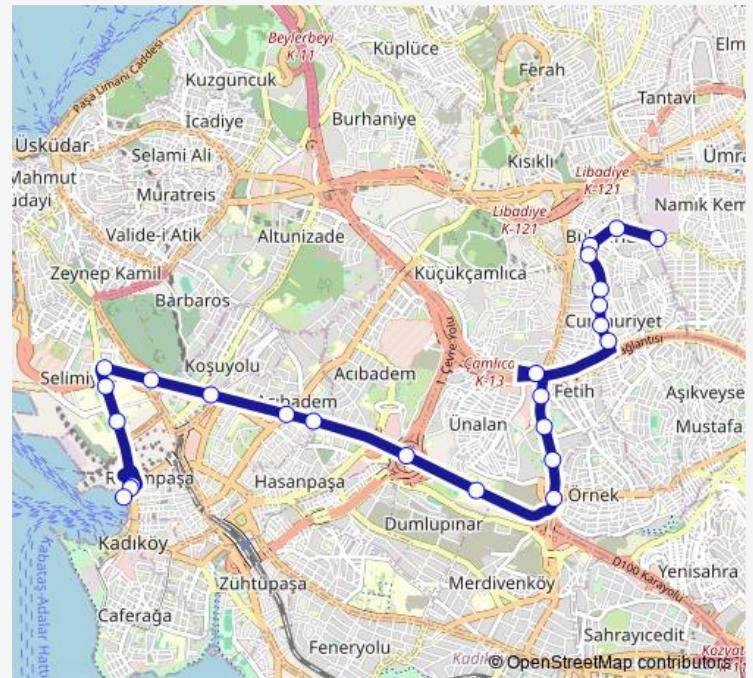

Thursday 05:50

Friday 05:50

Saturday 05:50

Sunday 05:50

Route info

Direction: Lise Yolu

Stops: 25

Trip Duration: 0 hour 27 min