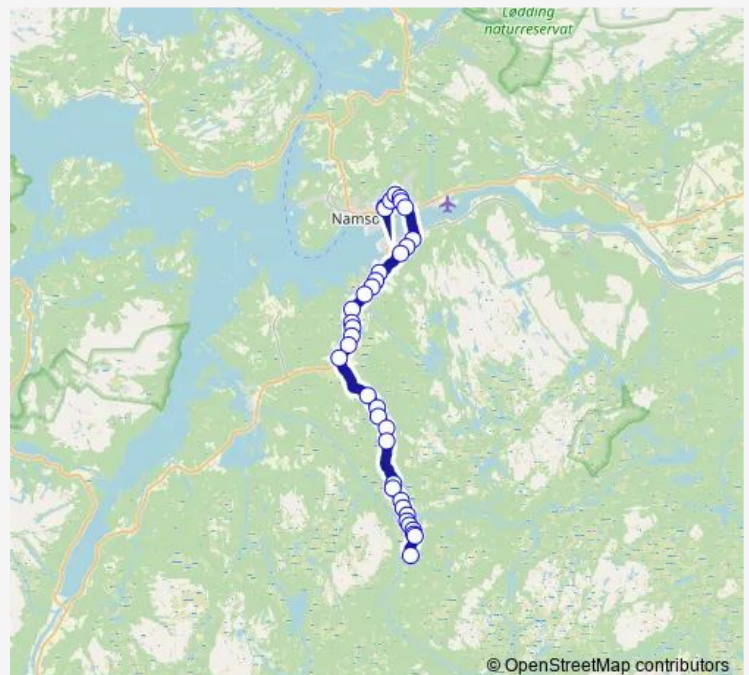

School Bus 7807 Romstad - Klinga Bangdalsruta

[Go to website](#)

Direction

Klinga vegdele — Namsos skystasjon

25 stops

[Open route schedule](#)

Klinga vegdele

Myrvang

Mastin

Grønlihøgda

Sævik søndre

Sævik nordre

Storvikmyra

Spillumshøgda

Svea

Buret

Spillumstranda

Industrivegen

Lauvhammer

Hylla

Namsoshallen

Oasen

Kleppen

Skoglyvegen

Høknes barneskole

Namsoshallen

Prix Østbyen

Route schedule

Klinga vegdele — Namsos skystasjon

Monday —

Tuesday —

Wednesday —

Thursday 15:05

Friday —

Saturday —

Sunday —

Route info

Direction: Klinga vegdele

Stops: 25

Trip Duration: 0 hour 28 min

© OpenStreetMap contributors

■ 7807 — Romstad - Klinga Bangdalsruta

BusMaps