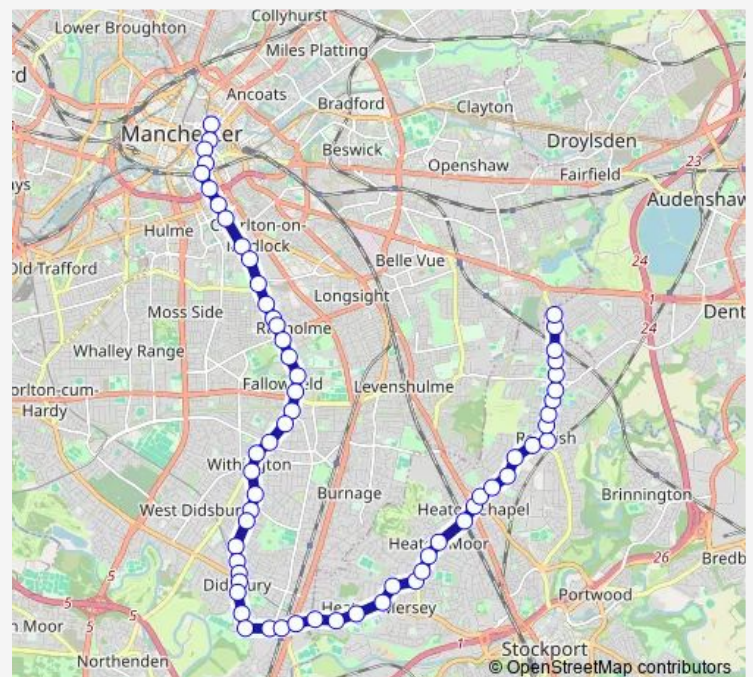

Thursday 05:40-17:50

Friday 05:40-17:50

Saturday 08:29-18:34

Sunday —

Route info

Direction: Piccadilly Gardens

Stops: 62

Trip Duration: 1 hour 6 min