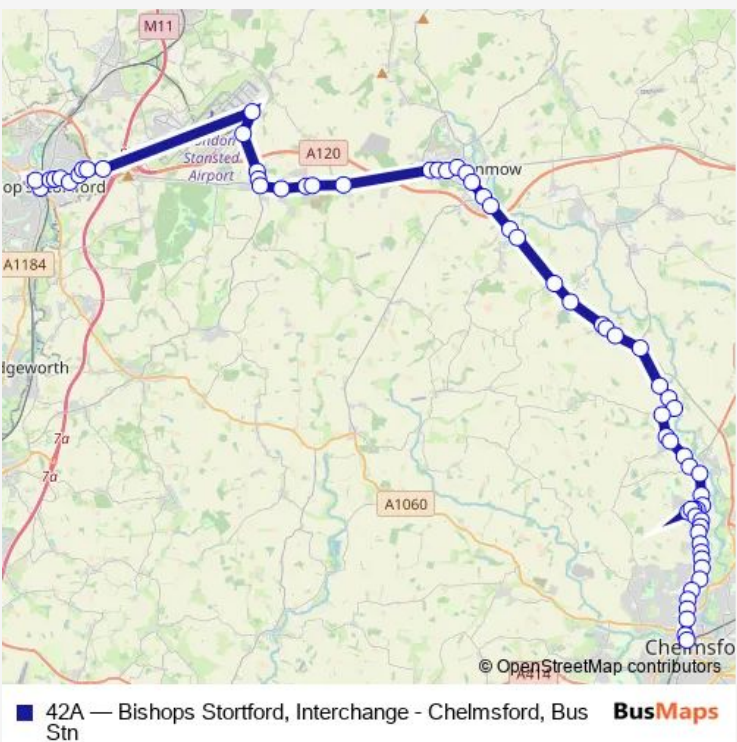

Bus 42A Bishops Stortford, Interchange - Chelmsford, Bus Stn

[Go to website](#)

Direction
 The Four Ashes — Bus Station
 55 stops
[Open route schedule](#)

- The Four Ashes
- Dunmow Road
- Hubberd Road
- Priors Green School
- Bennet Canfield
- Clarendon Road
- Warwick Road
- The Lion & Lamb
- Little Canfield Hall
- Woodside Way
- Staggs Farm
- The Queen Victoria
- Stortford Road
- High Street
- Station Road
- Gatehouse Villas
- Oak Industrial Estate
- High Easter Road
- Church School
- Onslow Green
- Black Chapel Lane

Route schedule
 The Four Ashes — Bus Station

Monday	07:16
Tuesday	07:16
Wednesday	07:16
Thursday	07:16
Friday	07:16
Saturday	—
Sunday	—

Route info
 Direction: The Four Ashes
 Stops: 55
 Trip Duration: 1 hour 3 min