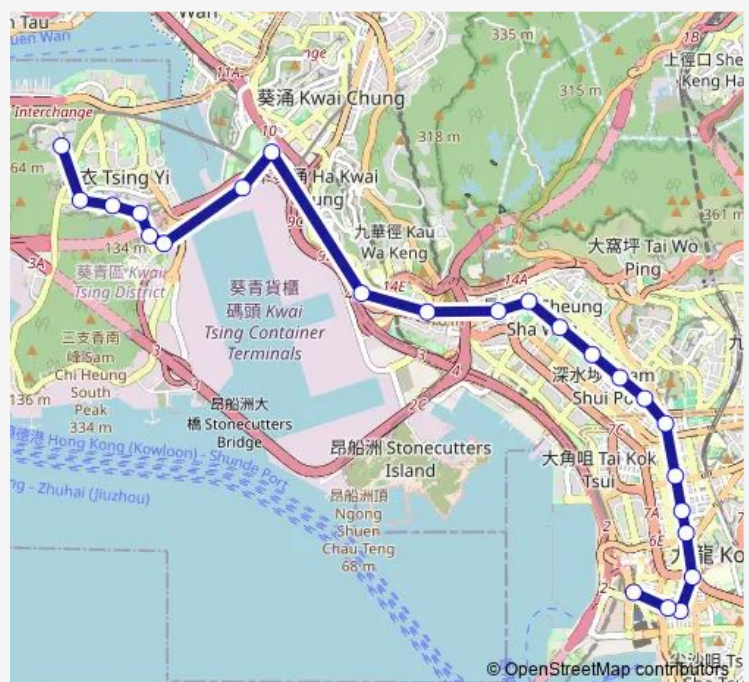

Route schedule

[Kmb] Cheung Hang BUS Terminus — [Ctb] HSR West Kowloon Station[[Kmb] Jordan (West Kowloon Station) BUS Terminus

Monday	05:30-21:25
Tuesday	05:30-21:25
Wednesday	05:30-21:25
Thursday	05:30-21:25
Friday	05:30-21:25
Saturday	05:30-20:05
Sunday	05:30-21:45

Route info

Direction: [Kmb] Cheung Hang BUS Terminus

Stops: 24

Trip Duration: 0 hour 52 min

42a — Tsing Yi (Cheung Hang Estate) - Jordan (West Kowloon Station)

[Ctb] Cheung SHA WAN Station, Cheung SHA WAN Road[[Kmb] UN Chau Estate