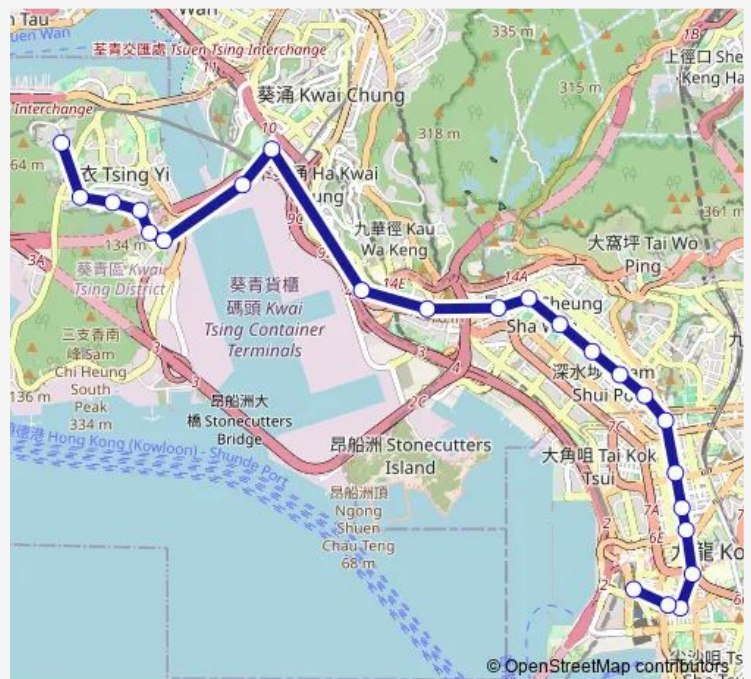

Route schedule

[Kmb] Cheung Hang BUS Terminus — [Ctb] HSR West Kowloon Station[[Kmb] Jordan (West Kowloon Station) BUS Terminus

Monday	05:30-21:25
Tuesday	05:30-21:25
Wednesday	05:30-21:25
Thursday	05:30-21:25
Friday	05:30-21:25
Saturday	05:30-20:05
Sunday	05:30-21:45

Route info

Direction: [Kmb] Cheung Hang BUS Terminus

Stops: 24

Trip Duration: 0 hour 53 min

■ 42A — Tsing YI (Cheung Hang Estate) - Jordan (West Kowloon Station)

[Ctb] Cheung SHA WAN Station, Cheung SHA WAN Road[[Kmb] UN Chau Estate