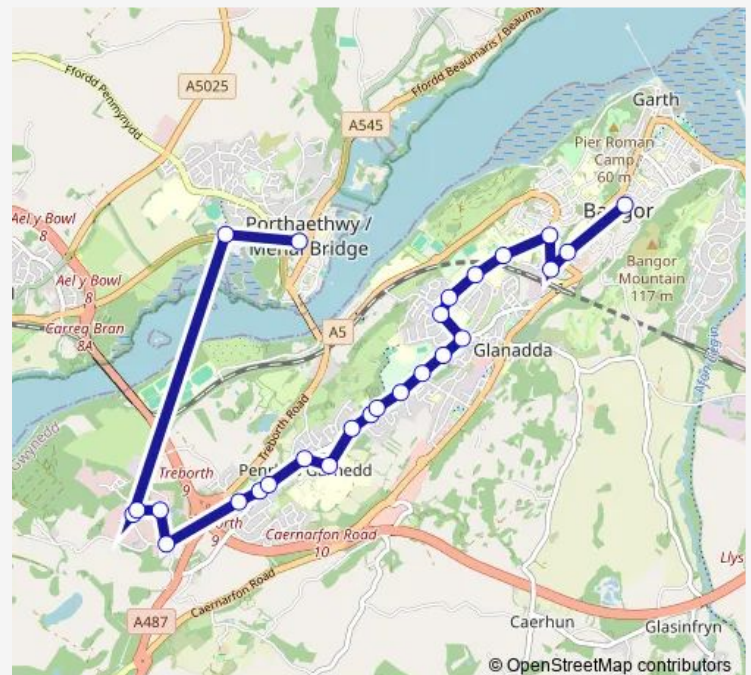

Thursday 16:50

Friday 16:50

Saturday 16:50

Sunday —

Route info

Direction: Bangor Bus Station Stand C

Stops: 29

Trip Duration: 0 hour 30 min