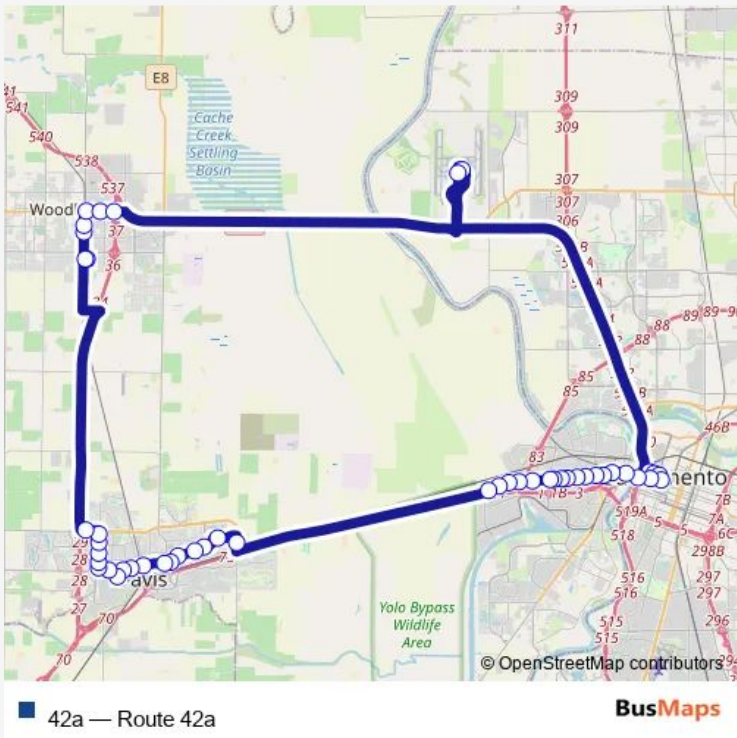

Bus 42a Route 42a

[Go to website](#)

Direction
 County Fair Mall - Depart — County Fair Mall
 48 stops
[Open route schedule](#)

- County Fair Mall - Depart
- East at Gum
- East at Cross Nb
- E. Main at East
- E. Main at Matmor
- E. Main at Industrial Eb
- Terminal A (Airport)
- Terminal B (Airport)
- J St. at 4th St.
- J St. at 6th St.
- J St. at 8th St.
- 9th St. at K St.
- L St. at 5th St.
- Capitol Mall at Front Wb
- Tower Bridge Gtwy at Raley Field Wb
- Garden at W. Capitol Nb
- West Sacramento Transit Center
- W. Capitol at Jefferson Wb
- W. Capitol at Westacre Wb
- W. Capitol at Poplar Wb
- W. Capitol at Cedar Wb

Route schedule
 County Fair Mall - Depart — County Fair Mall

Monday	05:00-22:15
Tuesday	05:00-22:15
Wednesday	05:00-22:15
Thursday	05:00-22:15
Friday	05:00-22:15
Saturday	05:00-22:15
Sunday	05:00-22:15

Route info
 Direction: County Fair Mall - Depart
 Stops: 48
 Trip Duration: 2 hour 5 min

W. Capitol at Pecan Wb

W. Capitol at Glide Wb

W. Capitol at Harbor Wb

W. Capitol at Pine Wb

W. Capitol at Northport Wb

W. Capitol at Roadway Wb

W. Capitol at Interstate Co. Wb

W. Capitol at Enterprise Wb

Mace at 2nd St. Nb

Alhambra at Carcia

5th St & Pelz Bike Path (Wb)

5th St & Spafford (Wb)

5th St & Cantrill/Greystone (Wb)