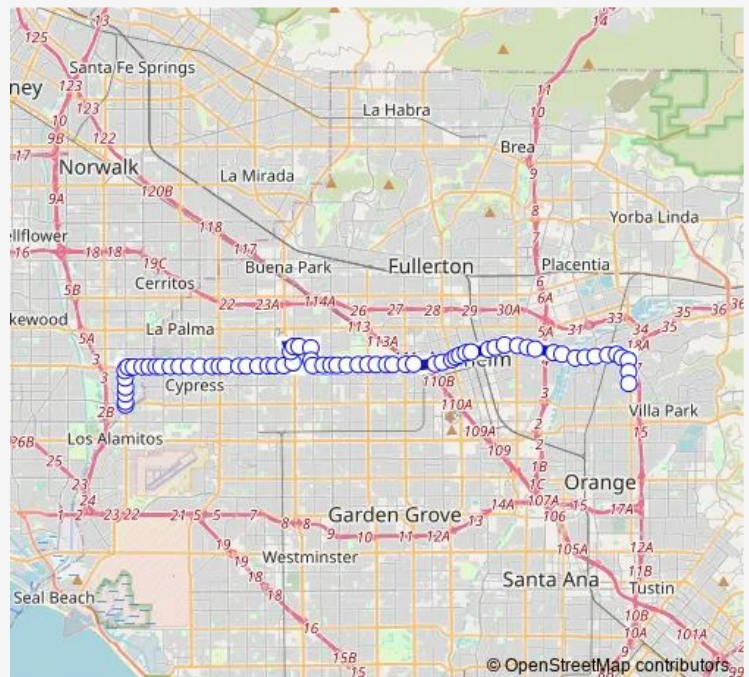

Lincoln-Hoffman

Lincoln-Holder

Lincoln-VIA Vista

Route schedule

Norwalk-Wardlow — Tustin-East Village WAY (Zone5)

Monday 07:51-17:46

Tuesday 07:51-17:46

Wednesday 07:51-17:46

Thursday 07:51-17:46

Friday 07:51-17:46

Saturday —

Sunday —

Route info

Direction: Norwalk-Wardlow

Stops: 67

Trip Duration: 1 hour 25 min

42A — Seal Beach - Orange

Lincoln-Knott

Lincoln-Westchester

Lincoln-Western

Lincoln-Grand

Beach-Lincoln

Beach-Stanton

Crescent-Stanton

LINCOLN-MONTEREY

Lincoln-Brookhurst

Lincoln-Empire

Lincoln-Muller

Lincoln-Crescent

Lincoln-Euclid

Lincoln-Loara

Lincoln-West