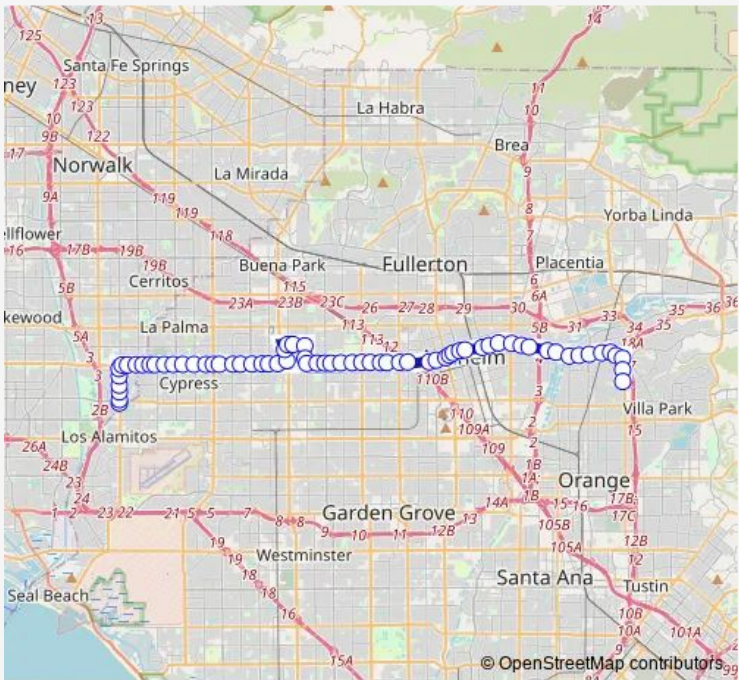

Bus 42a Long Beach - Orange

[Go to website](#)

Direction
 Norwalk-Wardlow — Tustin-East Village WAY (Zone5)
 67 stops
[Open route schedule](#)

- Norwalk-Wardlow
- Norwalk-Wardlow
- Norwalk-Torin
- Norwalk-Woodson
- Norwalk-221st
- Norwalk-Bingo Club
- Carson-Norwalk FOR Short Trip From Hawaiian Garden
- Carson-Claretta
- Carson (EB)-Bloomfield (Opp)
- Lincoln-Bloomfield
- Lincoln-Lincoln Plaza
- Lincoln-Denni
- Lincoln-Sumner
- Lincoln-Moody
- Lincoln-Grindlay
- Lincoln-Walker
- Lincoln-Home Depot
- Lincoln-Valley View
- Lincoln-Hoffman
- Lincoln-Holder
- Lincoln-VIA Vista

Route schedule
 Norwalk-Wardlow — Tustin-East Village WAY (Zone5)

Monday	07:51-17:46
Tuesday	07:51-17:46
Wednesday	07:51-17:46
Thursday	07:51-17:46
Friday	07:51-17:46
Saturday	—
Sunday	—

Route info
 Direction: Norwalk-Wardlow
 Stops: 67
 Trip Duration: 1 hour 24 min

Lincoln-Monterey

Lincoln-Brookhurst

Lincoln-Empire

Lincoln-Muller

Lincoln-Crescent

Lincoln-Euclid

Lincoln-Loara

Lincoln-West

Lincoln-Anaheim

Lincoln-Lemon

Lincoln-Harbor

Lincoln-Citron

Route schedule

Tustin-East Village WAY (Zone5) — Norwalk-Wardlow

Monday 07:38-16:52

Tuesday 07:38-16:52