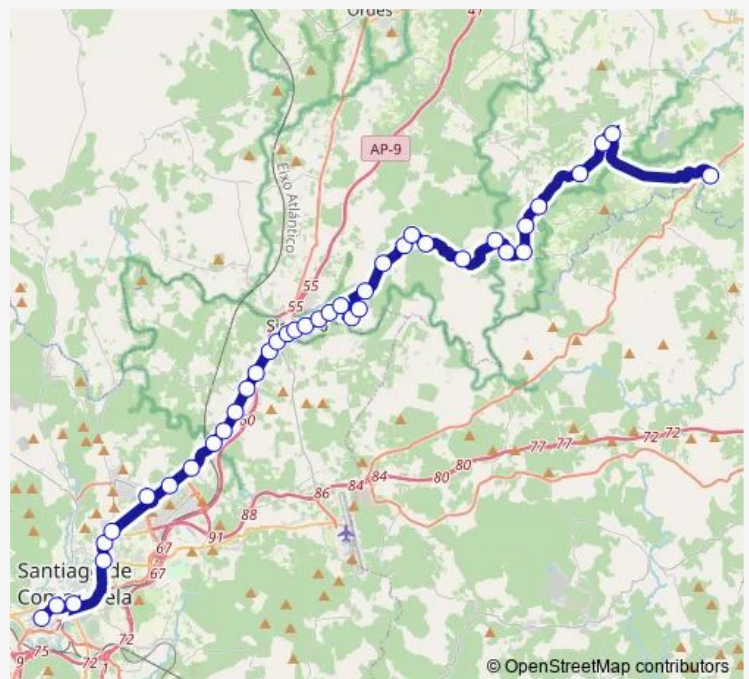

### Route schedule

A Choupana — Ponte Carreira DE Frades

Monday 13:00-20:00

Tuesday 13:00-20:00

Wednesday 13:00-20:00

Thursday —

Friday 13:00-20:00

Saturday 13:00

### Route info

Direction: A Choupana

Stops: 39

Trip Duration: 1 hour 0 min

■ XG800002 — Ponte Carreira - Frades - Santiago de Compostela

BusMaps

Gándara

Porto Avieira

## Route schedule

Ponte Carreira DE Frades — A Choupana

Monday 07:30-08:30

Tuesday 07:30-08:30

Wednesday 07:30-08:30

Thursday —

Friday 07:30-08:30

Saturday 08:30

## Route info

Direction: Ponte Carreira DE Frades

Stops: 39

Trip Duration: 1 hour 0 min

Marantes

Rúa Travesa

Agalada

A Sionlla