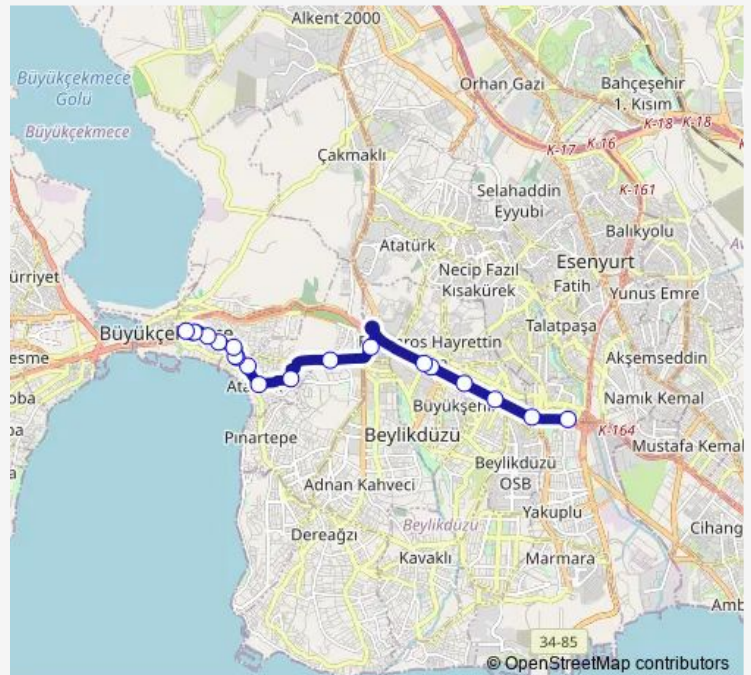

### Route schedule

HARAMİDERE — Kalyon Sk.

Monday 06:30

Tuesday 06:30

Wednesday 06:30

Thursday 06:30

Friday 06:30

Saturday 06:30

### Route info

Direction: HARAMİDERE

Stops: 18

Trip Duration: 0 hour 23 min

■ BÜYÜKÇEKMECE-BEYKENT

BusMaps