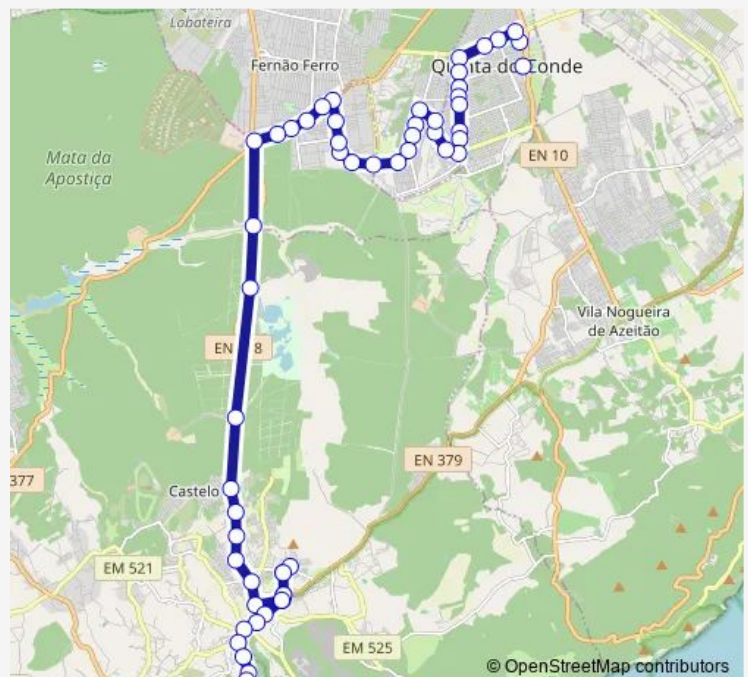

Monday	—
Tuesday	—
Wednesday	12:00
Thursday	12:00
Friday	12:00
Saturday	—
Sunday	—

Route info

Direction: Qta Conde (R Norton Matos) Fte Supermercado Plus

Stops: 45

Trip Duration: 0 hour 35 min

211 - QTA DO Conde (Modelo) - Sesimbra (via Fontainhas e Pinhal do General)