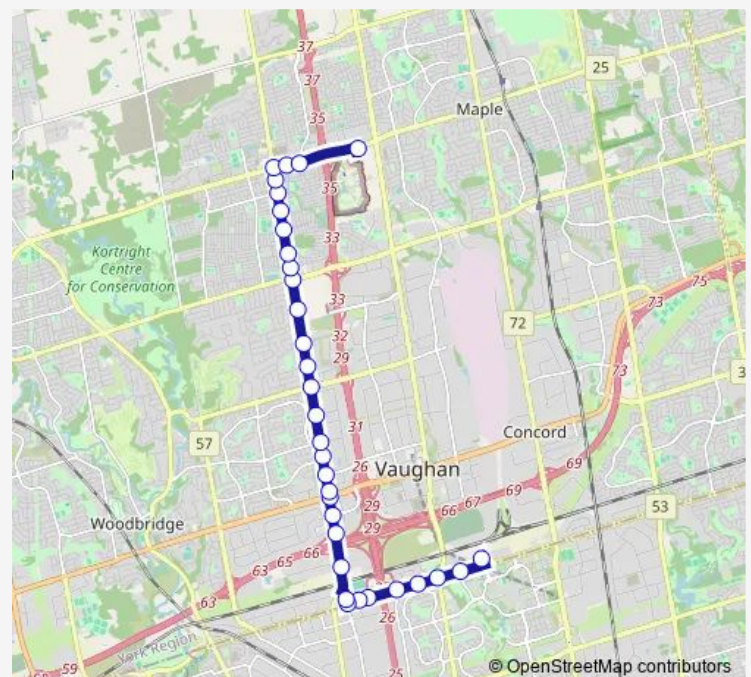

Weston RD Stop # 3598

Weston RD / Colossus Dr

Weston RD / Highway 7

Weston RD / Highway 7

Weston RD / Chrislea Rd

Weston RD / Blue Willow Dr

Weston RD / Carlauren Rd

Weston RD / Roytec Rd

Weston RD / Langstaff Rd

Weston RD / Crestmount Blvd

Weston RD / Valeria Blvd

Route schedule

Pioneer Village Terminal Platform 5 — Major Mackenzie
West Terminal Platform 3

Monday	05:50-00:20 ⁺¹
Tuesday	05:50-00:20 ⁺¹
Wednesday	05:50-00:20 ⁺¹
Thursday	05:50-00:20 ⁺¹
Friday	05:50-00:20 ⁺¹
Saturday	06:08-00:33 ⁺¹
Sunday	07:49-00:09 ⁺¹

Route info

Direction: Pioneer Village Terminal Platform 5

Stops: 33

Trip Duration: 0 hour 29 min

165 — Weston

Weston RD / Astona Blvd

Weston RD / Rutherford Rd

Weston RD / Hawkview Blvd

Weston RD / Comdel Blvd

Weston RD / Ashberry Blvd

Weston RD / Villa Royale Av

Weston RD / Hawstone Rd

Weston RD Stop # 5281

Weston RD / Major Mackenzie Dr

Major Mackenzie DR / Starling Blvd

Major Mackenzie DR / Vellore Woods