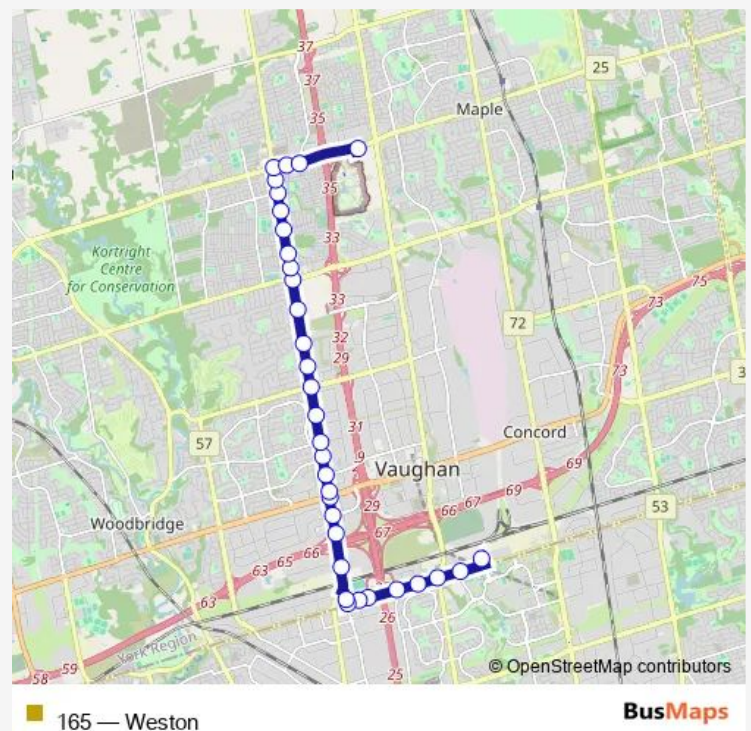

Weston RD / Crestmount Blvd

Weston RD / Valeria Blvd

### Route schedule

Pioneer Village Terminal Platform 5 — Major Mackenzie  
West Terminal Platform 3

Monday	05:50-00:20 <sup>+1</sup>
Tuesday	05:50-00:20 <sup>+1</sup>
Wednesday	05:50-00:20 <sup>+1</sup>
Thursday	05:50-00:20 <sup>+1</sup>
Friday	05:50-00:20 <sup>+1</sup>
Saturday	06:08-00:33 <sup>+1</sup>
Sunday	07:49-00:09 <sup>+1</sup>

### Route info

Direction: Pioneer Village Terminal Platform 5

Stops: 33

Trip Duration: 0 hour 37 min

165 — Weston

Weston RD / Astona Blvd

Weston RD / Rutherford Rd

Weston RD / Hawkview Blvd

## Route info

Direction: Major Mackenzie West Terminal Platform 3

Stops: 33

Trip Duration: 0 hour 33 min

OLD Weston RD / Steeles Av

Steeles AV / Rossdean Dr

Steeles AV Stop # 3680

Steeles AV / Norfinch Dr