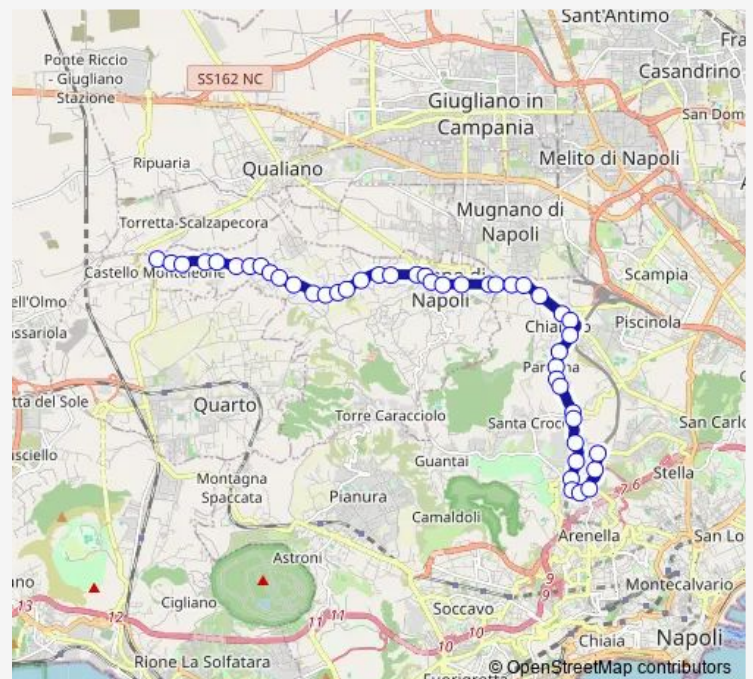

Thursday 05:00-23:30

Friday 05:00-23:30

Saturday 05:00-23:30

Sunday 05:25-23:30

Route info

Direction: Ospedale Cardarelli

Stops: 47

Trip Duration: 0 hour 55 min

Falcone-Stadio

Falcone G.

Falcone G. 15

Lazio

Tagliamento

Piave Chiesa

Corso Mediterraneo Fr.24

SAN Rocco 80