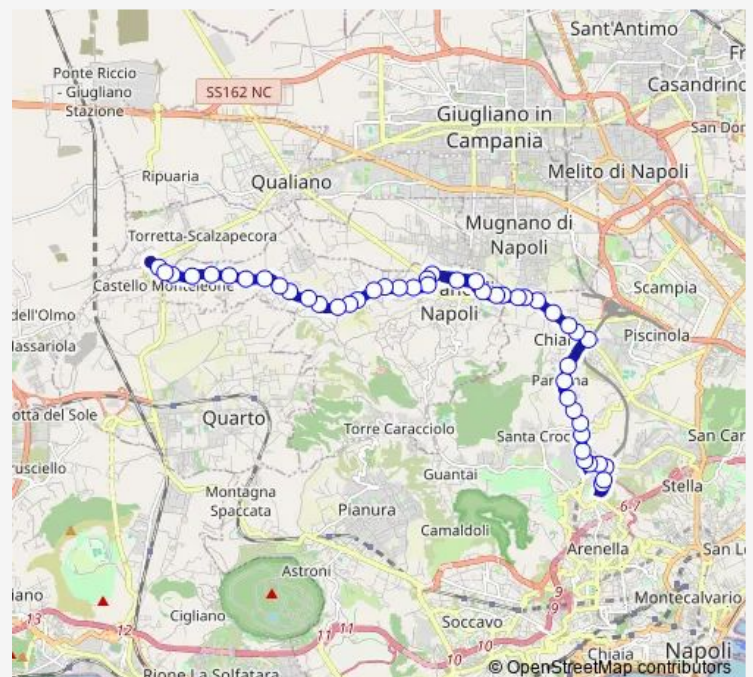

### Route schedule

Ospedale Cardarelli — Castel Belvedere 303

Monday 05:00-23:30

Tuesday 05:00-23:15

Wednesday 05:00-23:15

Thursday 05:00-23:30

Friday 05:00-23:30

Saturday 05:00-23:30

### Route info

Direction: Ospedale Cardarelli

Stops: 47

Trip Duration: 0 hour 55 min

165

Falcone-Stadio

Falcone G.

Falcone G. 15