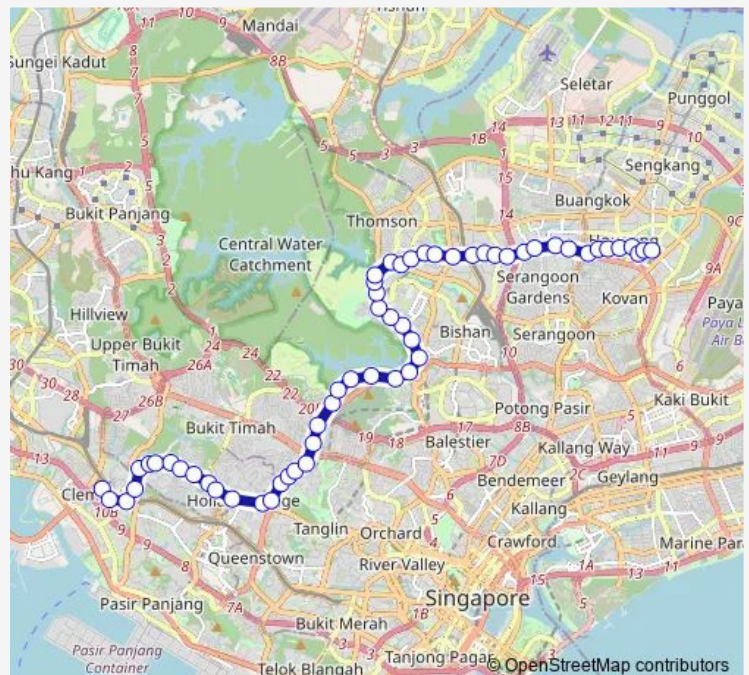

Thursday 05:45

Friday 05:45

Saturday 06:00

Sunday 06:00

Route info

Direction: Clementi Int

Stops: 57

Trip Duration: 1 hour 34 min

Aft Adam Dr

Aft Sime Rd

Aft Wallace Way

LP 52

Opp Andrew Rd

Macritchie Reservoir

ST. Theresa'S Hme

Opp Shunfu Est