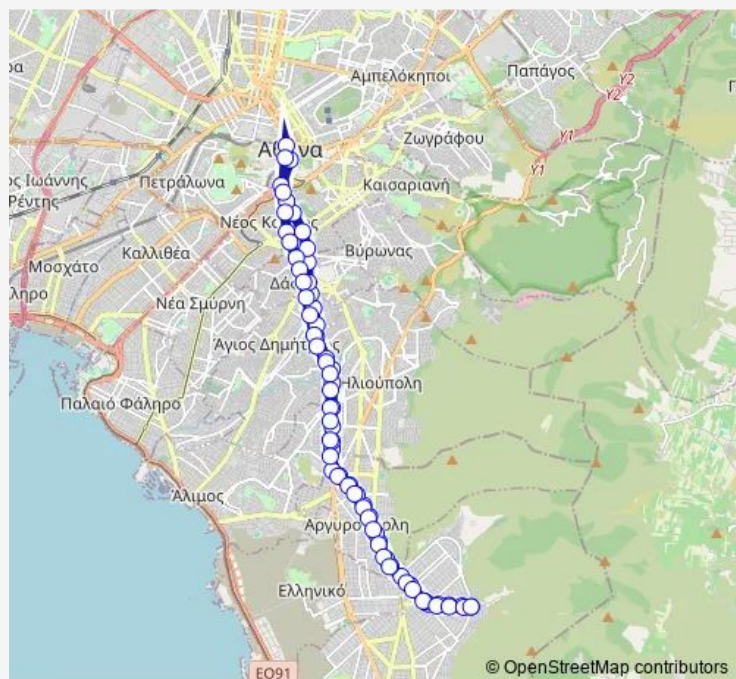

Thursday 06:10-20:30

Friday 06:10-20:30

Saturday —

Sunday —

Route info

Direction: Τερμα

Stops: 73

Trip Duration: 1 hour 35 min