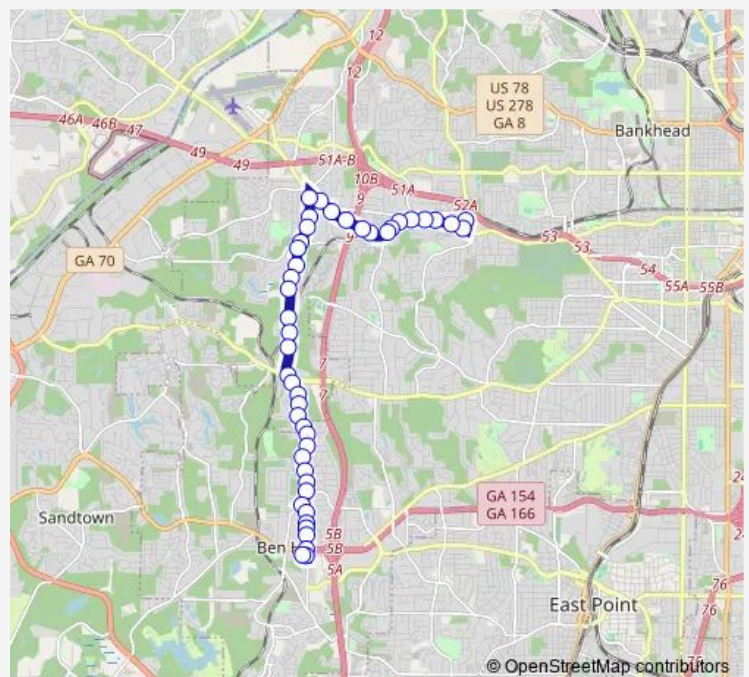

Fairburn RD SW @ Heritage Valley RD Sw

Fairburn RD SW @ Melvin DR Sw

Fairburn RD @ 1624

Fairburn RD SW @ Landau LN Sw

Fairburn RD SW @ Suttles DR Sw

Fairburn RD SW @ Village DR Sw

Fairburn RD SW @ Newhalem ST Sw

Fairburn RD SW @ Utoy Springs RD Sw

Fairburn RD @ Cascade Rd

FAIRBURN RD @ 1075

FAIRBURN RD SW @ 1041

Route schedule

BARGE RD PARK & RIDE — Hamilton E Holmes Station - BUS Loop

|           |                           |
|-----------|---------------------------|
| Monday    | 04:20-00:20 <sup>+1</sup> |
| Tuesday   | 04:20-00:20 <sup>+1</sup> |
| Wednesday | 04:20-00:20 <sup>+1</sup> |
| Thursday  | 04:20-00:20 <sup>+1</sup> |
| Friday    | 04:20-00:20 <sup>+1</sup> |
| Saturday  | 05:20-00:20 <sup>+1</sup> |
| Sunday    | 05:20-00:20 <sup>+1</sup> |

Route info

Direction: BARGE RD PARK & RIDE

Stops: 47

Trip Duration: 0 hour 28 min

165 — Fairburn Road

FAIRBURN RD SW @ MAYS XING SW

FAIRBURN RD SW @ 680

Fairburn RD SW @ Benjamin E Mays DR Sw

## Route info

Direction: Hamilton E Holmes Station - BUS Loop

Stops: 45

Trip Duration: 0 hour 26 min

FAIRBURN RD SW @ 1041

Fairburn RD SW @ Cascade RD Sw

Fairburn RD @ 1165

Fairburn RD @ Utoy Springs