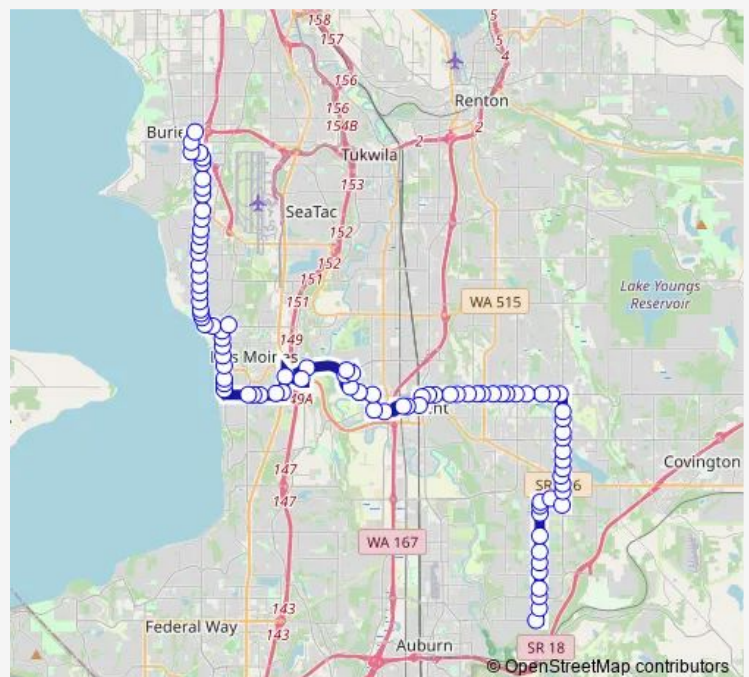

1st Ave S & SW 202nd St

1st Ave S & S 206th St

1st Ave S & SW 208th St

Route schedule

Burien Transit Center - Bay 5 — SE 320th St & 122nd Ave Se

Monday 04:38-23:24

Tuesday 04:38-23:24

Wednesday —

Thursday 04:38-23:24

Friday 04:38-23:24

Saturday 06:09-23:40

Sunday 06:09-22:10

Route info

Direction: Burien Transit Center - Bay 5

Stops: 95

Trip Duration: 1 hour 20 min

165

1st Ave S & S 210th St

1st Ave S & SW 211th St

1st Ave S & S 213th St

S 216th Pl & S 216th St

S 216th Pl & 4th Pl S

Wesley Terrace

Marine View Dr S & S 218th St

Sunday 05:43-21:47

Route info

Direction: SE 320th St & 122nd Ave Se

Stops: 92

Trip Duration: 1 hour 22 min

SE 240th St & 127th Pl Se

SE 240th St & 124th Ave Se

SE 240th St & 120th Ave Se