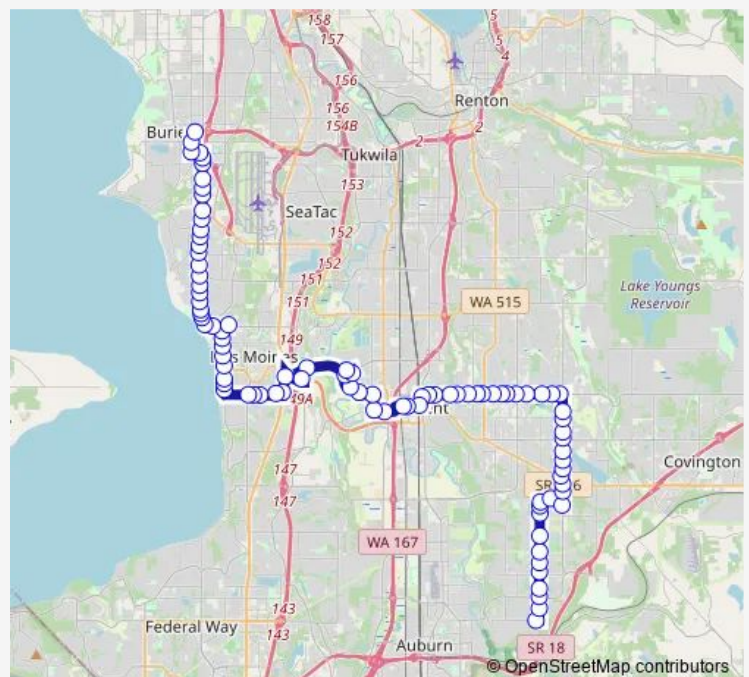

1st Ave S & SW 202nd St

1st Ave S & S 206th St

1st Ave S & SW 208th St

Route schedule

Burien Transit Center - Bay 5 — SE 320th St & 122nd Ave Se

Monday 04:38-23:24

Tuesday 04:38-23:24

Wednesday —

Thursday 04:38-23:24

Friday 04:38-23:24

Saturday 06:09-23:40

Sunday 06:09-22:10

Route info

Direction: Burien Transit Center - Bay 5

Stops: 95

Trip Duration: 1 hour 25 min

165

1st Ave S & S 210th St

1st Ave S & SW 211th St

1st Ave S & S 213th St

S 216th Pl & S 216th St

S 216th Pl & 4th Pl S

Wesley Terrace

Marine View Dr S & S 218th St

Sunday 05:43-21:47

Route info

Direction: SE 320th St & 122nd Ave Se

Stops: 92

Trip Duration: 1 hour 17 min

SE 240th St & 127th Pl Se

SE 240th St & 124th Ave Se

SE 240th St & 120th Ave Se