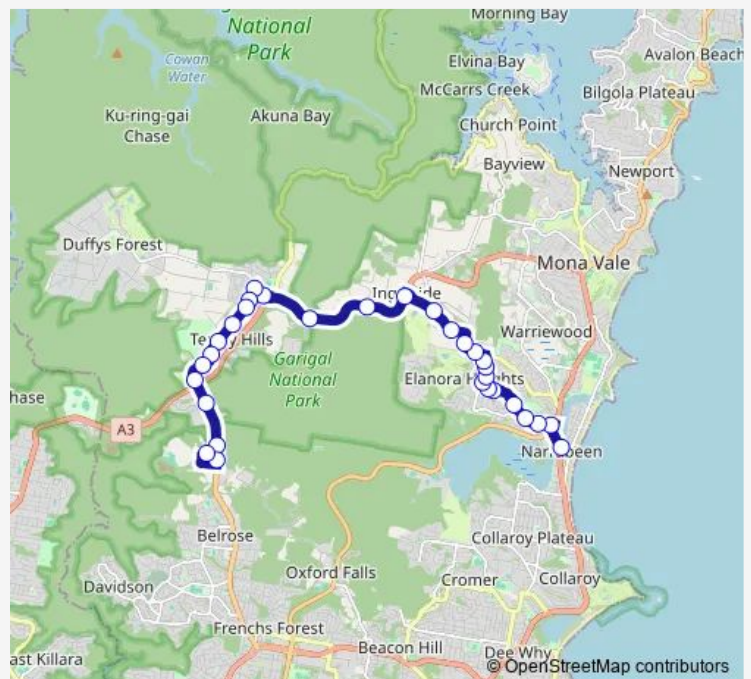

Myoora Rd At Booralie Rd

### Route schedule

Waterloo St Before Pittwater Rd — Covenant Christian School, Dell St

Monday	07:40
Tuesday	07:40
Wednesday	07:40
Thursday	07:40
Friday	07:40
Saturday	—
Sunday	—

### Route info

Direction: Waterloo St Before Pittwater Rd

Stops: 31

Trip Duration: 0 hour 35 min

165 — Waterloo st before Pittwater Rd to Covenant Christian School

Myoora Rd Opp Terrigal Rd

Myoora Rd Opp Terrey Hills Public School