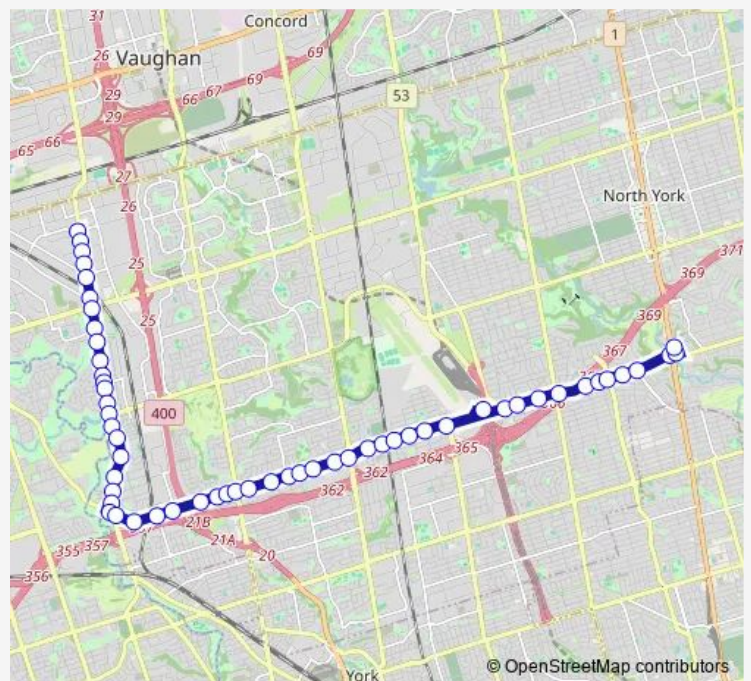

Bus 165 Weston RD. North

[Go to website](#)

Direction
 Wilson Ave at Transit Rd West Side — Ormont Dr at Weston Rd
 56 stops
[Open route schedule](#)

- Wilson Ave at Transit Rd West Side
- Opposite 675 Wilson Ave
- Wilson Ave at Dufferin St West Side
- Wilson Ave at Lady York Ave
- Wilson Ave at Garratt Blvd
- Wilson Ave at Murray Rd
- Wilson Ave at Apex Lane
- Wilson Ave at Dubray Ave
- Wilson Ave at Keele St
- Wilson Ave at Agate Rd West Side
- Wilson Ave at Julian Rd West Side - Humber River Hospital
- Wilson Ave at Ridge Rd West Side
- Wilson Ave at Lexfield Ave West Side
- Wilson Ave at William Cragg Dr
- Wilson Ave at Epic Lane Rd
- Wilson Ave at Jane St
- 1700 Wilson Ave - Sheridan Mall
- Wilson Ave at Dallner Rd
- Wilson Ave at Beverly Hills Dr
- Wilson Ave at Clayson Rd West Side
- Wilson Ave at Wendell Ave

Route schedule

Wilson Ave at Transit Rd West Side — Ormont Dr at Weston Rd

Monday	05:19
Tuesday	05:19
Wednesday	05:19
Thursday	05:19
Friday	05:19
Saturday	—
Sunday	—

Route info

Direction: Wilson Ave at Transit Rd West Side
 Stops: 56
 Trip Duration: 0 hour 43 min

165 — Weston RD. North

Wilson Ave at Walsh Ave

Walsh Ave at Weston Rd

Weston Rd at Wallasey Ave

Weston Rd at Gaydon Ave

Weston Rd at Sunset Trail

Weston Rd at Aura Lea Blvd

Weston Rd at Jubilee Cres

Wilson Ave at William Cragg Dr

Wilson Ave at Highview Ave East Side

Wilson Ave at Ridge Rd East Side

Wilson Ave at Julian Rd East Side - Humber River Hospital

Wilson Ave at Agate Rd

Wilson Ave at Keele St

Wilson Ave at Dubray Ave