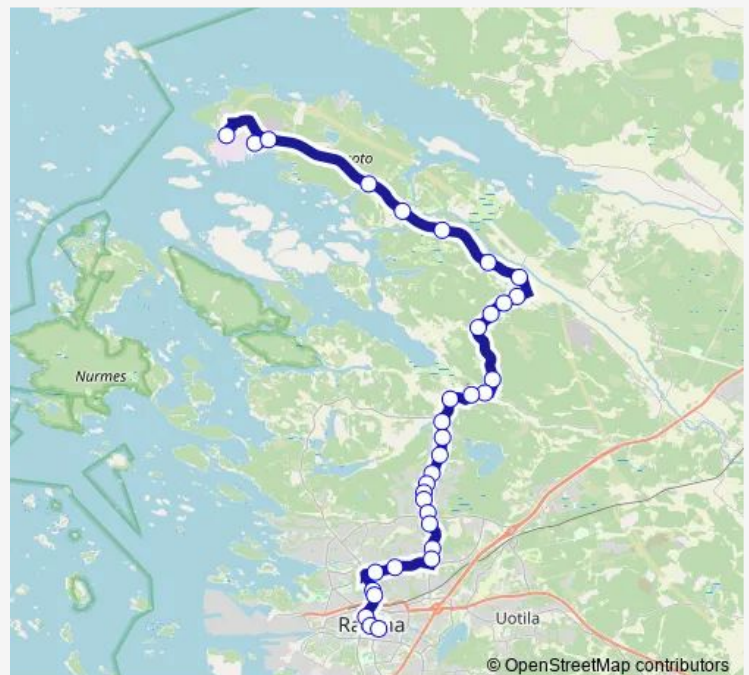

Thursday 08:00-15:00

Friday 08:00-15:00

Saturday —

Sunday —

Route info

Direction: Olkiluoto 3

Stops: 34

Trip Duration: 0 hour 45 min

Haahkankatu L

Viaporin portti E

Junamiehenkatu E

Tarvosaarenpuisto I

Rauman kaupungintalo I

Savila

Direction

Savila — Olkiluoto 3

Thursday 13:20-13:50

Friday 13:20-13:50

Saturday —

Sunday —

Route info

Direction: Savila

Stops: 34

Trip Duration: 0 hour 45 min