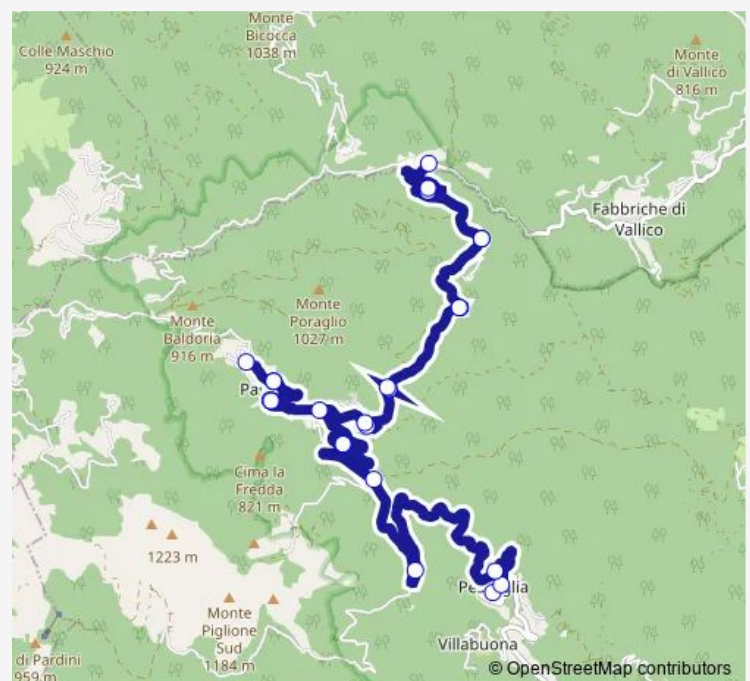

### Route schedule

Pescaglia Scuole — Pascoso Capolinea

Monday 09:20-16:15

Tuesday 09:20-14:15

Wednesday 09:20-16:15

Thursday 09:20-14:15

Friday 09:20-16:15

Saturday —

### Route info

Direction: Pescaglia Scuole

Stops: 25

Trip Duration: 0 hour 49 min

E12 — Pascoso-Pescaglia-Piegaio-Diecimo-Valdottavo-P.Moriano-Lucca

Località Turrite

Chiesa Di San Rocco

Via Pascoso Ponticello