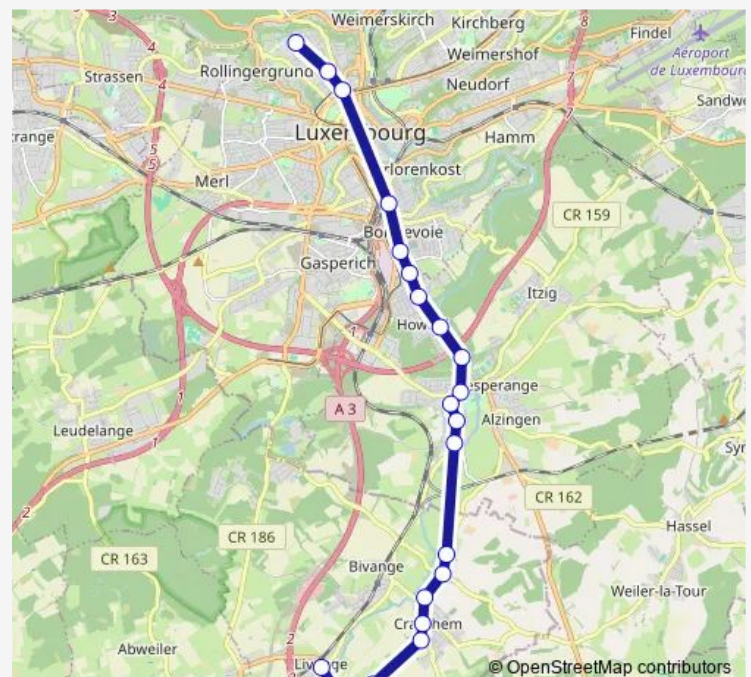

Peppange, Kirchwois

Peppange, Musée

Peppange, Duerfplatz

Route schedule

LUX Limpertsberg, L.T. Centre 1 — Livange, Am Duerf

Monday 15:35

Tuesday —

Wednesday 15:35

Thursday —

Friday 15:35

Saturday —

Sunday —

Route info

Direction: LUX Limpertsberg, L.T. Centre 1

Stops: 22

Trip Duration: 0 hour 40 min

■ E12

BusMaps

Direction

Livange, Am Duerf — LUX Limpertsberg, L.T. Centre 1

17 stops

[Open route schedule](#)

Livange, Am Duerf

Peppange, Duerfplaz

Sunday —

Route info

Direction: Livange, Am Duerf

Stops: 17

Trip Duration: 0 hour 41 min

E12 Bus time schedules and route maps are available in an offline PDF at busmaps.com. Use the busmaps.com website to see live bus times, train schedule or subway schedule, and step-by-step directions for all public transit in Luxembourg