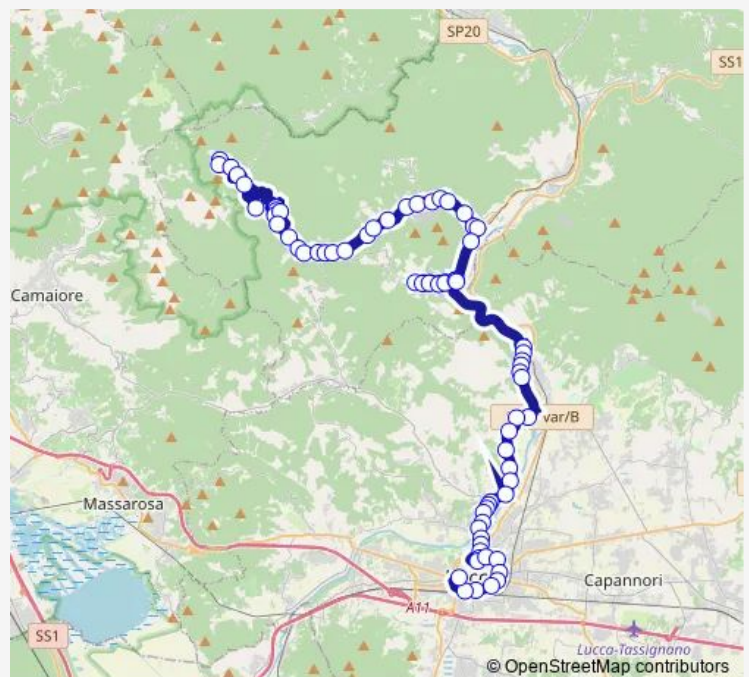

### Route schedule

Pascoso Capolinea — Verdi 5

Monday 07:00-14:40

Tuesday 07:00-14:40

Wednesday 07:00-14:40

Thursday 07:00-14:40

Friday 07:00-14:40

Saturday 07:00-14:40

### Route info

Direction: Pascoso Capolinea

Stops: 74

Trip Duration: 1 hour 25 min

■ E12 — Pascoso-Pescaglia-Piegaio-Diecimo-Valdottavo-P.Moriano-Lucca

Via Provinciale

Via Provinciale

Via Provinciale Civ.15