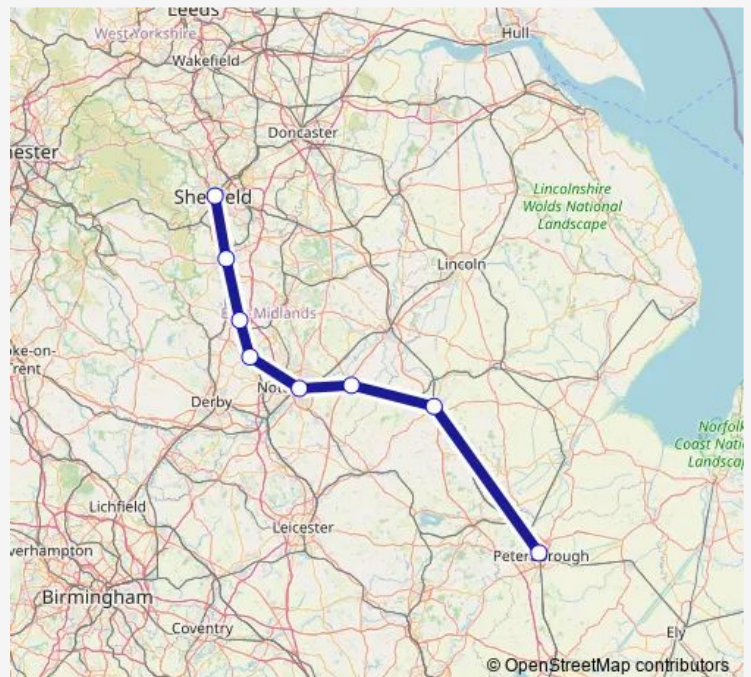

Rail Em:Pbo->Shf EM train service from PBO to Shf

[Go to website](#)

Direction

Peterborough — Sheffield

8 stops

[Open route schedule](#)

Peterborough

Grantham

Bingham

Nottingham

Langley Mill

Alfreton

Chesterfield

Sheffield

Route schedule

Peterborough — Sheffield

Monday —

Tuesday —

Wednesday —

Thursday —

Friday —

Saturday 19:28-20:26

Sunday —

Route info

Direction: Peterborough

Stops: 8

Trip Duration: 2 hour 13 min

■ Em:Pbo->Shf — EM train service from PBO to Shf

Em:Pbo->Shf Rail time schedules and route maps are available in an offline PDF at busmaps.com. Use the busmaps.com website to see live bus times, train schedule or subway schedule, and step-by-step directions for all public transit in Nottingham